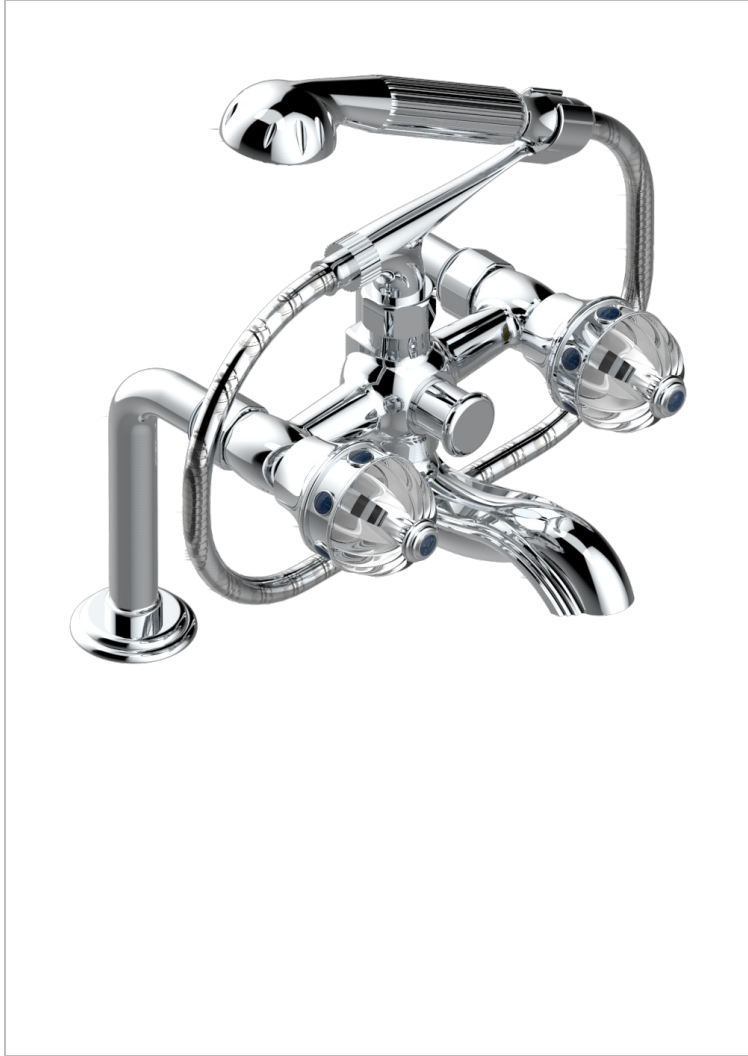

AMBOISE LAPIS LAZULI

A1K-13G

Rim mounted 2-hole bath/telephone shower mixer, shower and hose

CHARACTERISTIC

- ACS : 21ACCLY034

TECHNICAL SPECS

- Recommandé : 3 bars (max. 5 bars) - Advised : 43,5 psi (max. 72 psi)
- Bec : 75 l/min à 3 bars - Douchette : 9,5 l/min à 3 bars
- Spout : 19,8 gpm at 43.5 psi - Handshower : 2.5 gpm at 43.5 psi

STANDARDS

AVAILABLE FINITIONS

Antique nickel - H28
Black ceram - D30
Blush PVD - H62
Brass color PVD - H49
Brown bronze color PVD - F33
Gold color PVD - H52

Graphite PVD - H64
Matt Umber PVD - H67
Matt blush PVD - H60
Matt brass color PVD - H50
Matt brown bronze color PVD - F34
Matt chrome - C02

Matt gold - F07
Matt gold color PVD - H53
Matt graphite PVD - H65
Matt nickel (color finish) - C01
Matt nickel color PVD - H56
Nickel color PVD - H55

Polished chrome (color finish) - A02
Polished chrome / Polished gold (color finish) - G02
Polished gold (color finish) - F01
Polished nickel - B01
Soft gold - F30
Soft matt gold - F31
Umber PVD - H66