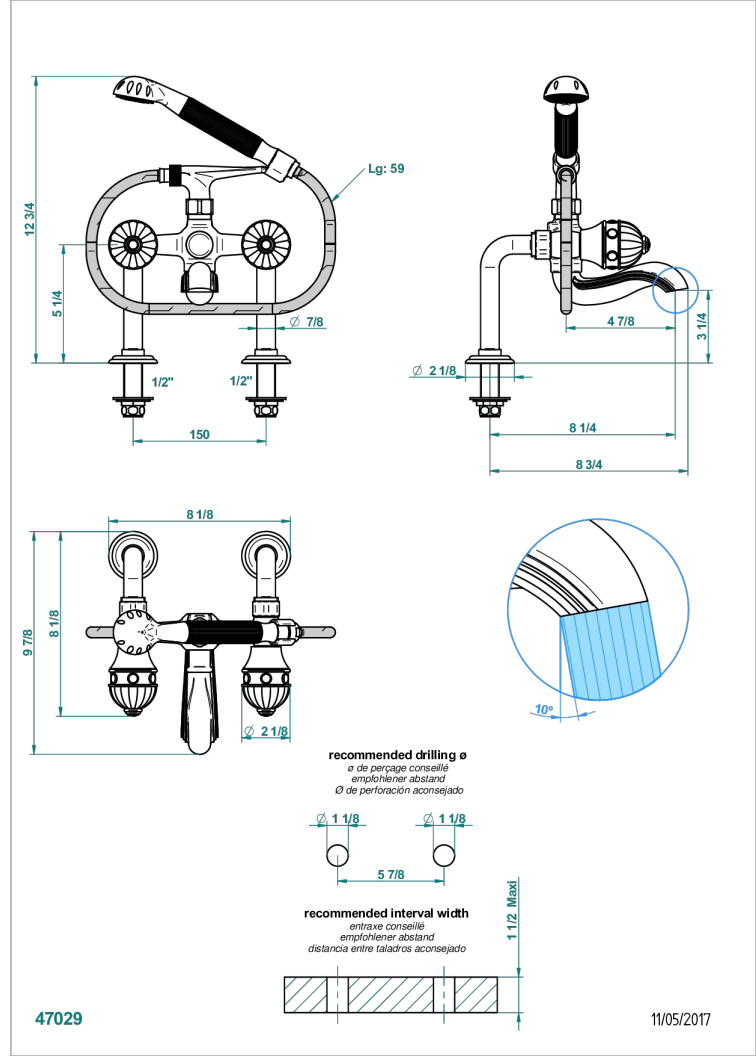

AMBOISE LAPIS LAZULI

A1K-13G

Rim mounted 2-hole bath/telephone shower mixer, shower and hose

CHARACTERISTIC

- ACS : 21ACCLY034

TECHNICAL SPECS

- Recommandé : 3 bars (max. 5 bars) - Advised : 43,5 psi (max. 72 psi)
- Bec : 75 l/min à 3 bars - Douchette : 9,5 l/min à 3 bars
- Spout : 19,8 gpm at 43.5 psi - Handshower : 2.5 gpm at 43.5 psi

STANDARDS

AVAILABLE FINITIONS

Antique nickel - H28
Black ceram - D30
Blush PVD - H62
Brass color PVD - H49
Brown bronze color PVD - F33
Gold color PVD - H52

Graphite PVD - H64
Matt Umber PVD - H67
Matt blush PVD - H60
Matt brass color PVD - H50
Matt brown bronze color PVD - F34
Matt chrome - C02