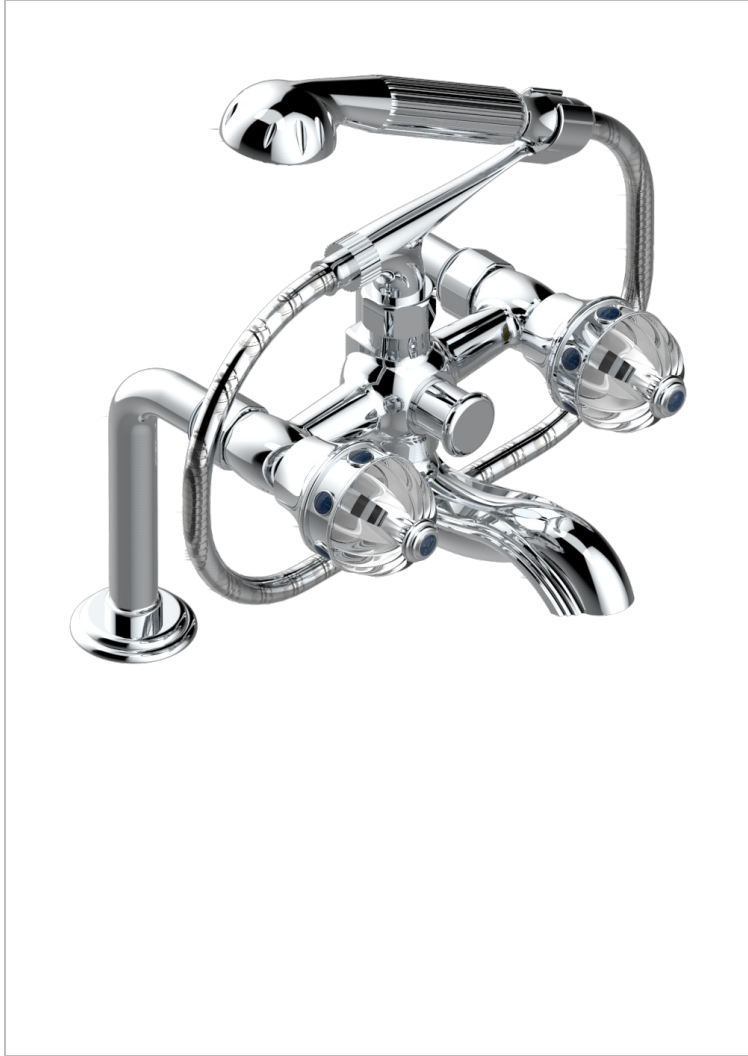

AMBOISE LAPIS LAZULI

A1K-13G

Rim mounted 2-hole bath/telephone shower mixer, shower and hose

11/05/2017

CHARACTERISTIC

- ACS : 21ACCLY034

TECHNICAL SPECS

- Recommandé : 3 bars (max. 5 bars) - Advised : 43,5 psi (max. 72 psi)
- Bec : 75 l/min à 3 bars - Douchette : 9,5 l/min à 3 bars
- Spout : 19,8 gpm at 43.5 psi - Handshower : 2.5 gpm at 43.5 psi

STANDARDS

AVAILABLE FINITIONS

Antique nickel - H28
Black ceram - D30
Blush PVD - H62
Brass color PVD - H49
Brown bronze color PVD - F33
Gold color PVD - H52

Graphite PVD - H64
Matt Umber PVD - H67
Matt blush PVD - H60
Matt brass color PVD - H50
Matt brown bronze color PVD - F34
Matt chrome - C02

Matt gold - F07
Matt gold color PVD - H53
Matt graphite PVD - H65
Matt nickel (color finish) - C01
Matt nickel color PVD - H56
Nickel color PVD - H55

Polished chrome (color finish) - A02
Polished chrome / Polished gold (color finish) - G02
Polished gold (color finish) - F01
Polished nickel - B01
Soft gold - F30
Soft matt gold - F31
Umber PVD - H66