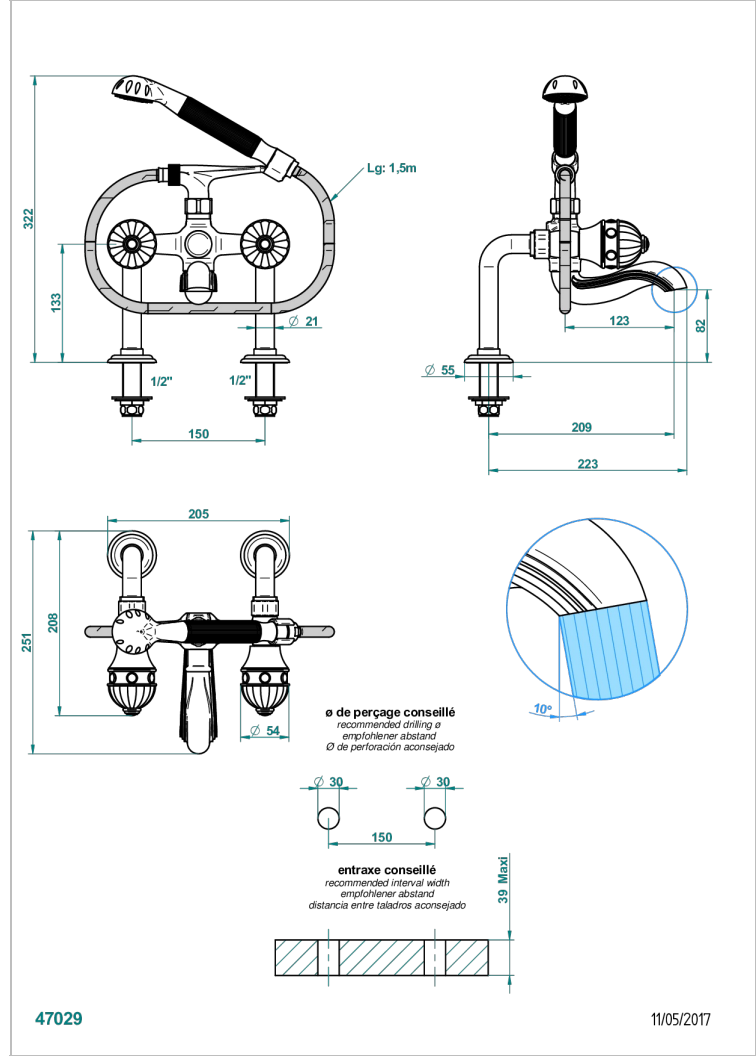

AMBOISE LAPIS LAZULI

A1K-13G

Rim mounted 2-hole bath/telephone shower mixer, shower and hose

11/05/2017

CHARACTERISTIC

- ACS : 21ACCLY034

TECHNICAL SPECS

- Recommandé : 3 bars (max. 5 bars) - Advised : 43,5 psi (max. 72 psi)
- Bec : 75 l/min à 3 bars - Douchette : 9,5 l/min à 3 bars
- Spout : 19,8 gpm at 43.5 psi - Handshower : 2.5 gpm at 43.5 psi

STANDARDS

AVAILABLE FINITIONS

Antique nickel - H28
Black ceram - D30
Blush PVD - H62
Brass color PVD - H49
Brown bronze color PVD - F33
Gold color PVD - H52

Graphite PVD - H64
Matt Umber PVD - H67
Matt blush PVD - H60
Matt brass color PVD - H50
Matt brown bronze color PVD - F34
Matt chrome - C02