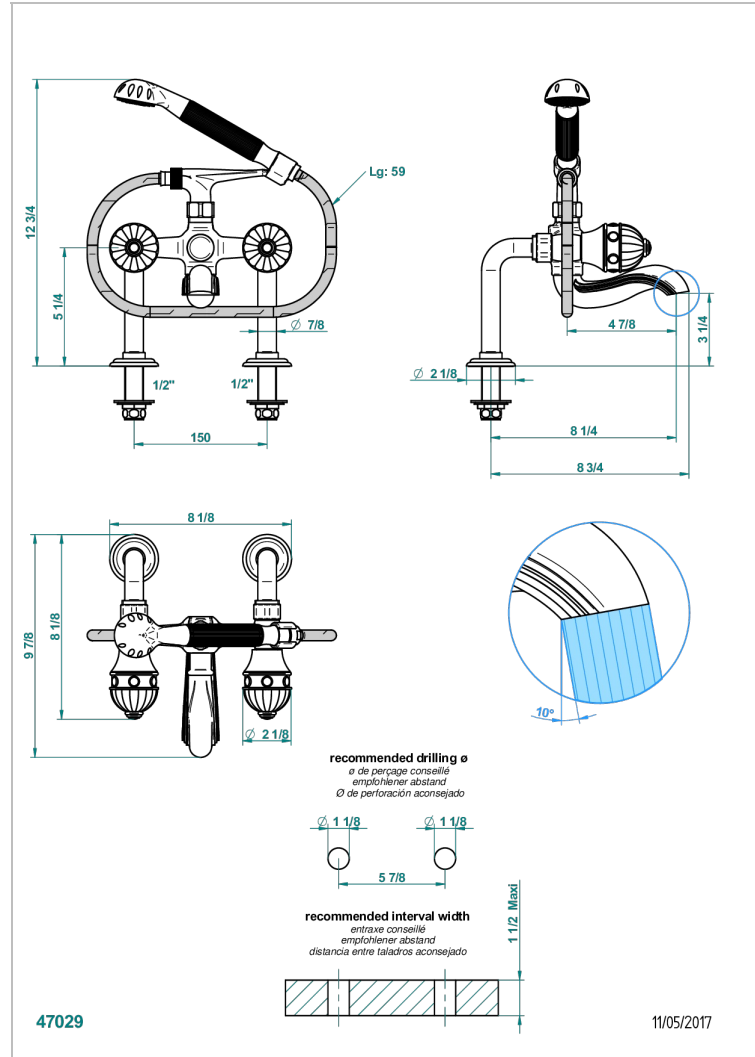

AMBOISE LAPIS LAZULI

A1K-13G

Rim mounted 2-hole bath/telephone shower mixer, shower and hose

CHARACTERISTIC

- ACS : 21ACCLY034

TECHNICAL SPECS

- Recommandé : 3 bars (max. 5 bars) - Advised : 43,5 psi (max. 72 psi)
- Bec : 75 l/min à 3 bars - Douchette : 9,5 l/min à 3 bars
- Spout : 19,8 gpm at 43.5 psi - Handshower : 2.5 gpm at 43.5 psi

STANDARDS

AVAILABLE FINITIONS

Antique nickel - H28
Black ceram - D30
Blush PVD - H62
Brass color PVD - H49
Brown bronze color PVD - F33
Gold color PVD - H52

Graphite PVD - H64
Matt Umber PVD - H67
Matt blush PVD - H60
Matt brass color PVD - H50
Matt brown bronze color PVD - F34
Matt chrome - C02