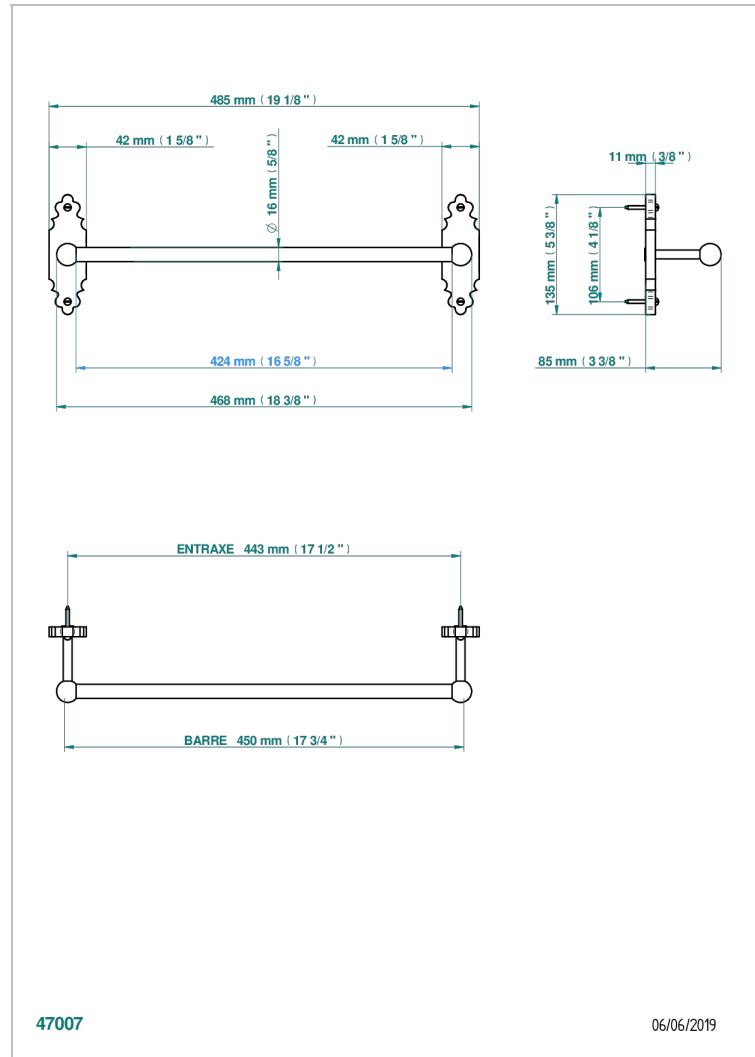

1900 WITH LEVER HANDLES

G28-514/45

Towel bar, 18" long

47007

06/06/2019

CHARACTERISTIC

- 1900 with lever handles
- Towel bar, 18" long

AVAILABLE FINITIONS