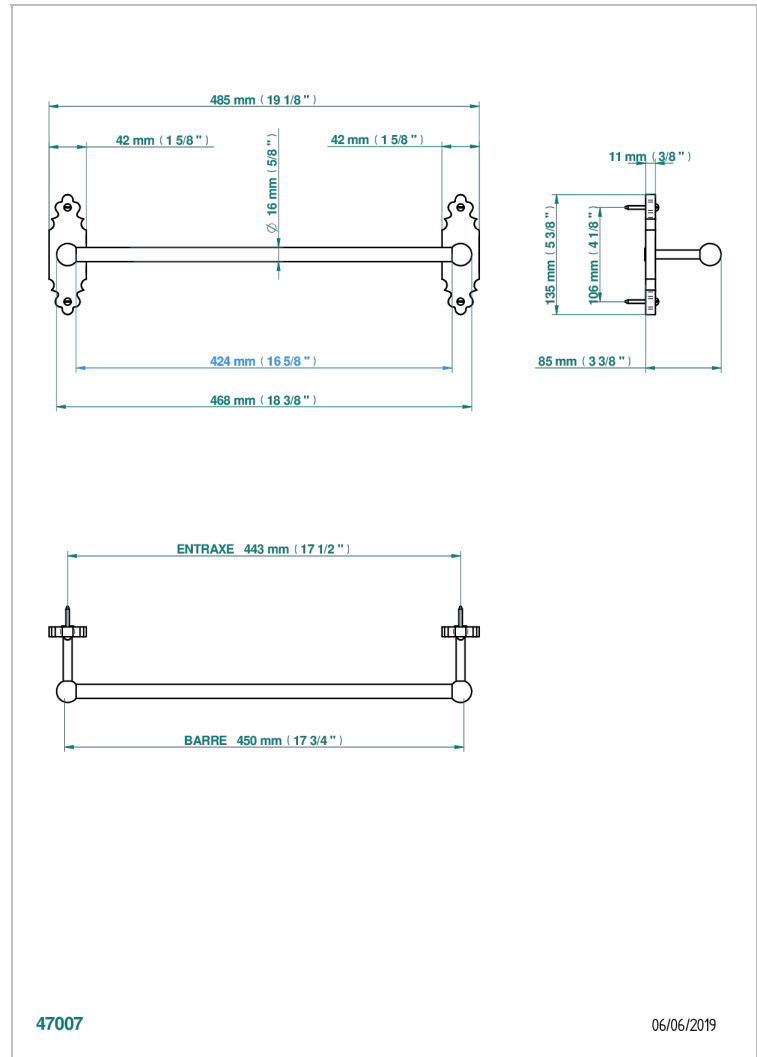

1900 WITH LEVER

G28-514/45

Single towel rail, fixed rail, length: 450 mm

CHARACTERISTIC

- 1900 with lever
- Single towel rail, fixed rail, length: 450 mm

AVAILABLE FINITIONS

Antique nickel - H28
Black ceram - D30
Blush PVD - H62
Brass color PVD - H49
Brown bronze color PVD - F33
Gold color PVD - H52