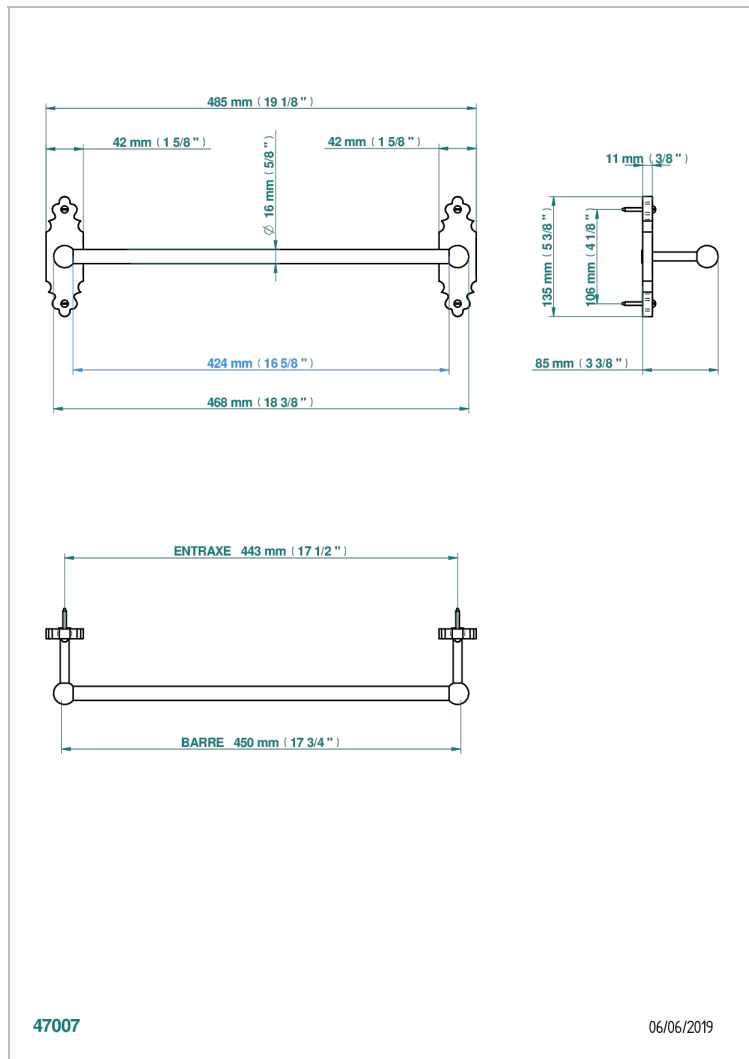

1900 WITH LEVER

G28-514/45

Single towel rail, fixed rail, length: 450 mm

CHARACTERISTIC

- 1900 with lever
- Single towel rail, fixed rail, length: 450 mm

AVAILABLE FINITIONS

Antique nickel - H28
Black ceram - D30
Blush PVD - H62
Brass color PVD - H49
Brown bronze color PVD - F33
Gold color PVD - H52