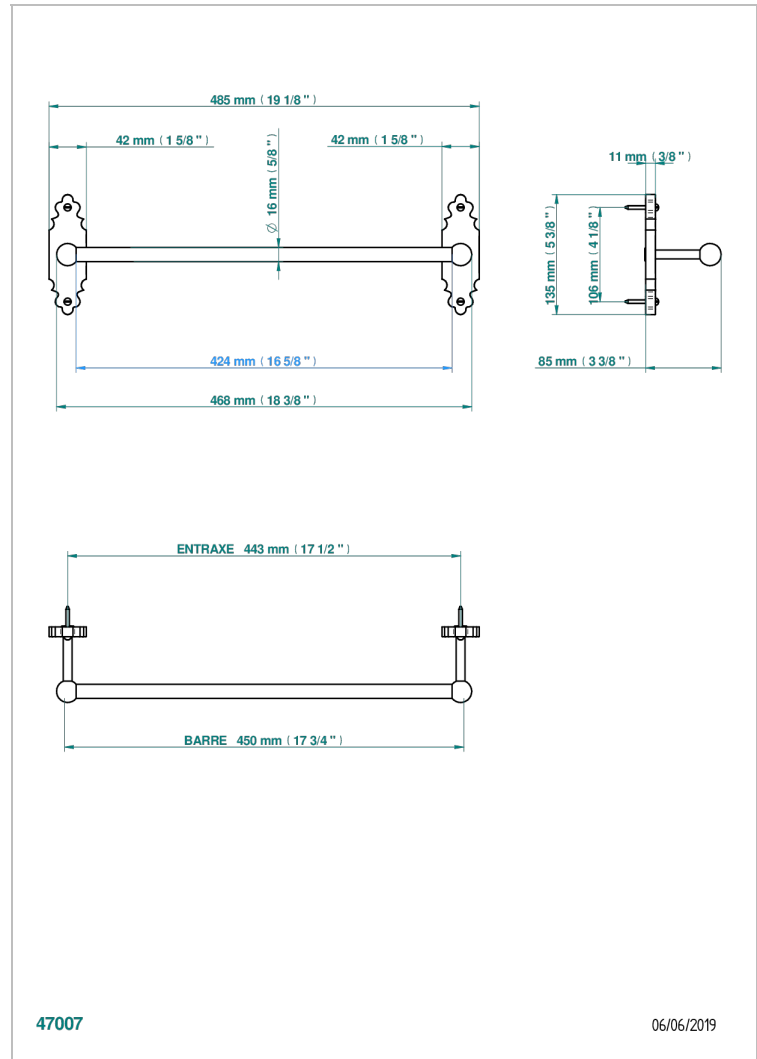

# 1900 WITH LEVER

G28-514/45

Single towel rail, fixed rail, length: 450 mm

## CHARACTERISTIC

- 1900 with lever
- Single towel rail, fixed rail, length: 450 mm