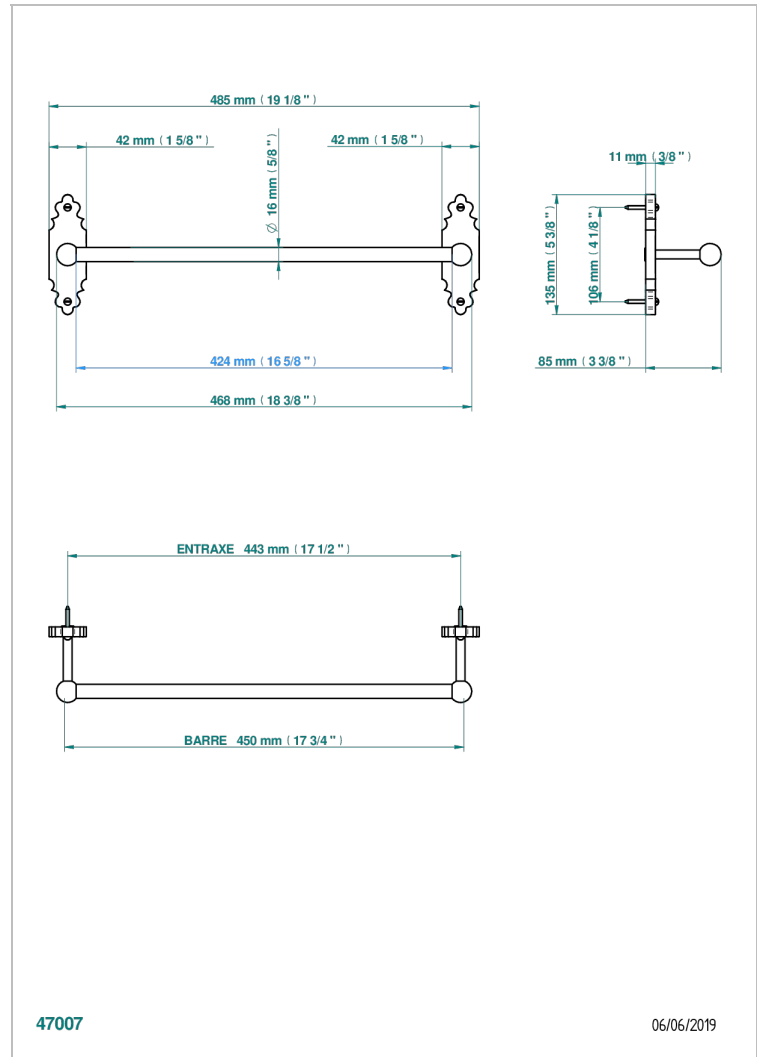

1900

G25-514/45

Single towel rail, fixed rail, length: 450 mm

CARACTERÍSTICAS

- 1900
- Single towel rail, fixed rail, length: 450 mm

ACABADOS DISPONIBLES

Bronce claro - D01
Cerámica negra mate - D30
Cobre viejo mate - H07
Cromo - A02
Cromo / dorado - G02
Cromo mate - C02