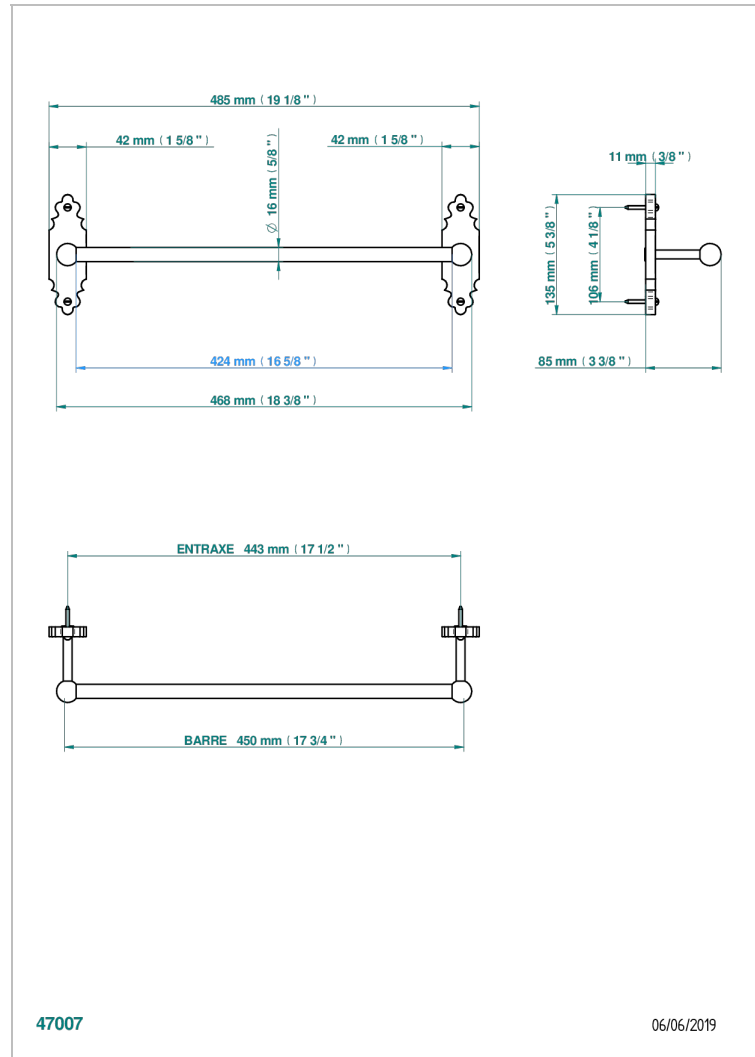

# 1900

G25-514/45

Towel bar, 18" long

## CHARACTERISTIC

- 1900
- Towel bar, 18" long