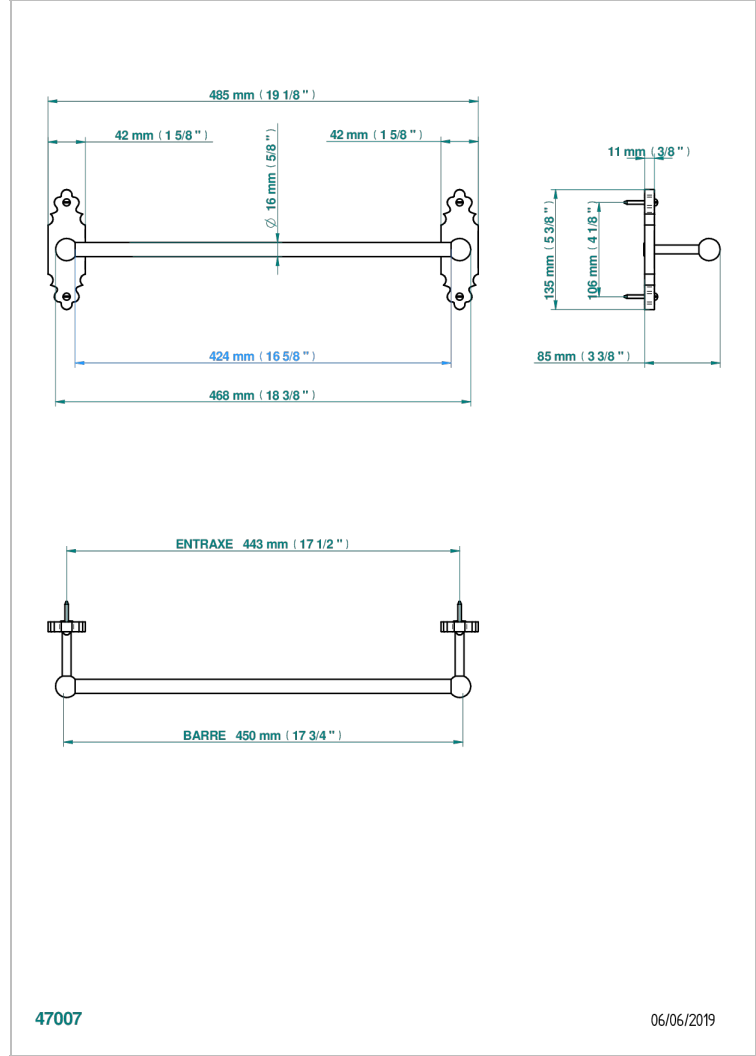

1900

G25-514/45

Single towel rail, fixed rail, length: 450 mm

47007

06/06/2019

CHARACTERISTIC

- 1900
- Single towel rail, fixed rail, length: 450 mm

AVAILABLE FINITIONS