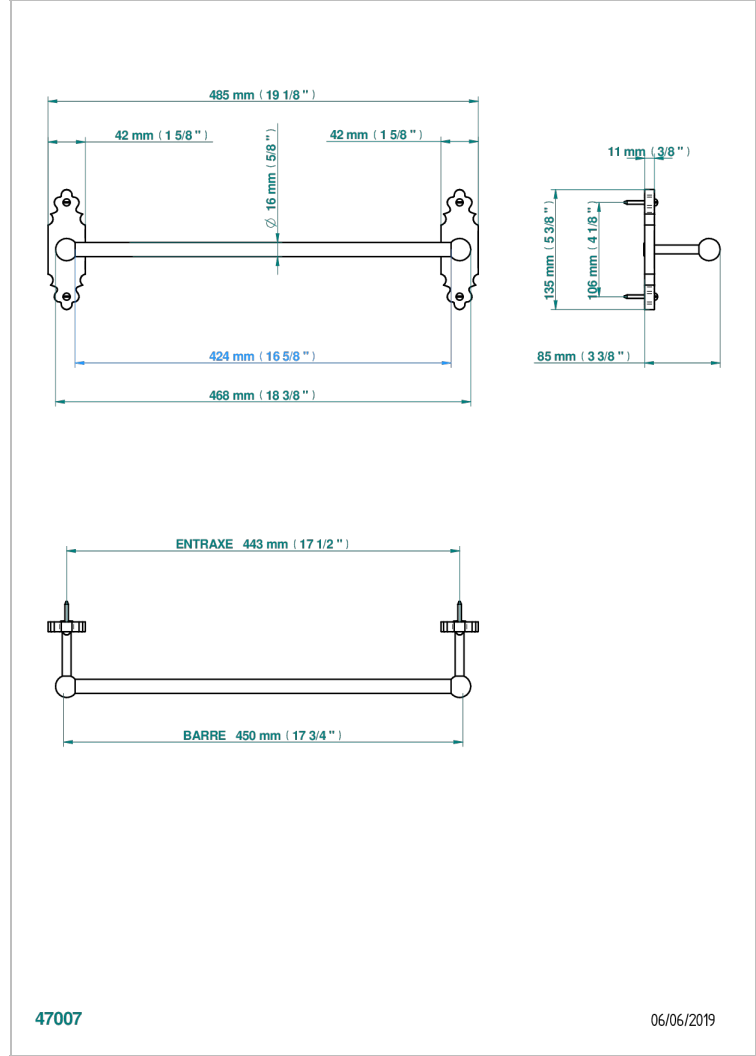

# 1900

G25-514/45

Single towel rail, fixed rail, length: 450 mm

47007

06/06/2019

## CHARACTERISTIC

- 1900
- Single towel rail, fixed rail, length: 450 mm