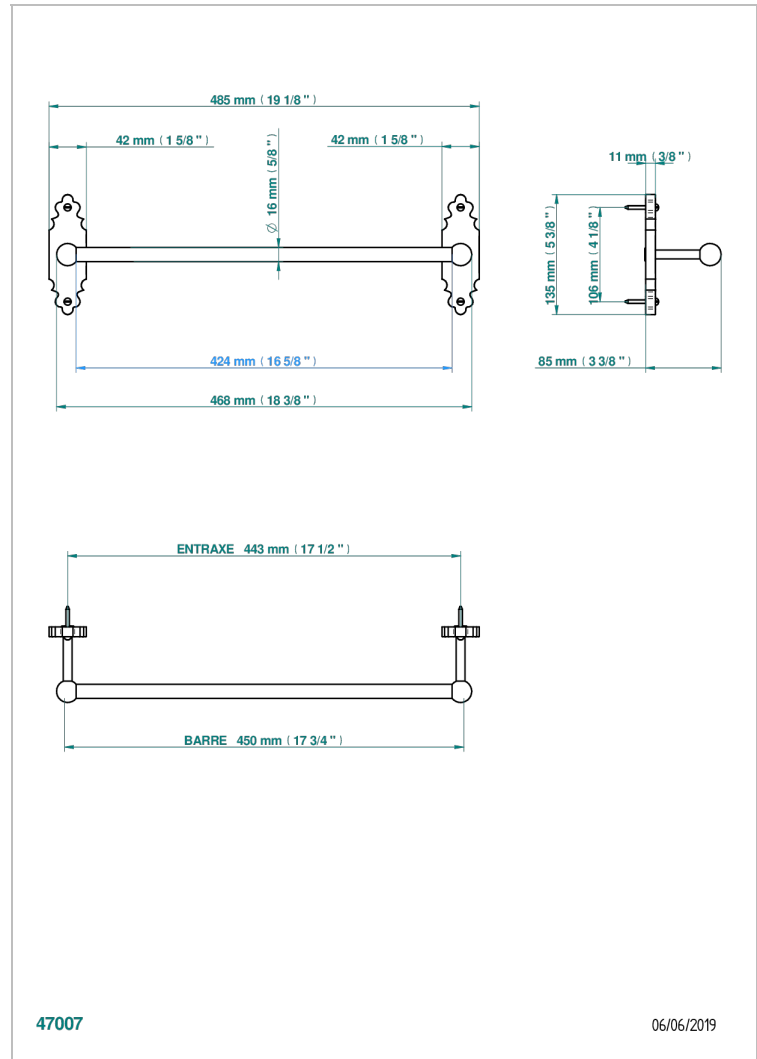

1900

G25-514/45

Single towel rail, fixed rail, length: 450 mm

CARACTERÍSTICAS

- 1900
- Single towel rail, fixed rail, length: 450 mm

ACABADOS DISPONIBLES

Bronce claro - D01
Cerámica negra mate - D30
Cobre viejo mate - H07
Cromo - A02
Cromo / dorado - G02
Cromo mate - C02