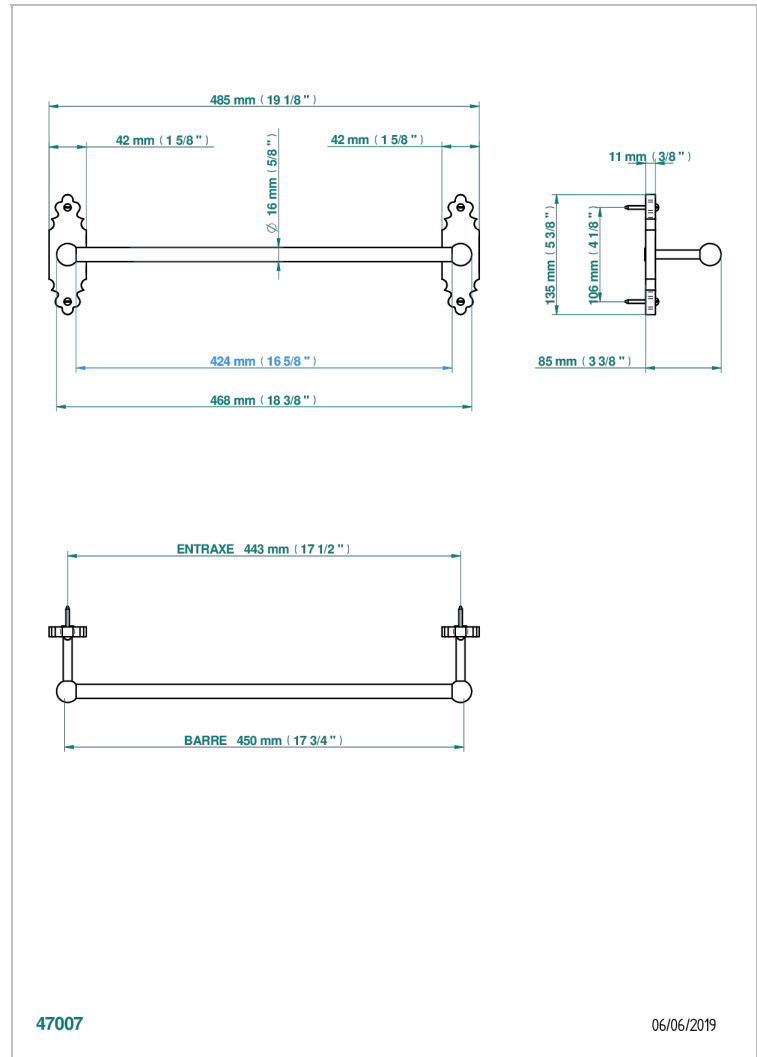

1900

G25-514/45

Single towel rail, fixed rail, length: 450 mm

CHARACTERISTIC

- 1900
- Single towel rail, fixed rail, length: 450 mm

AVAILABLE FINITIONS

Antique nickel - H28
Black ceram - D30
Blush PVD - H62
Brass color PVD - H49
Brown bronze color PVD - F33
Gold color PVD - H52