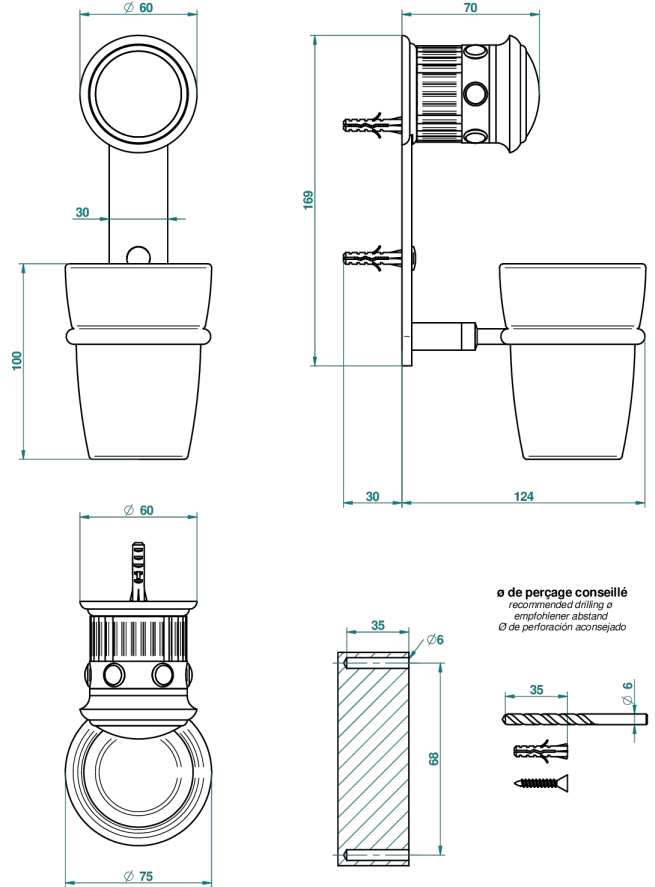

TROCADERO LAPIS LAZULI

U7B-536

Tumbler holder, wall mounted

THG[®]
PARIS

46992

20/09/2012

CHARACTERISTIC

- Trocadéro Lapis Lazuli
- Tumbler holder, wall mounted