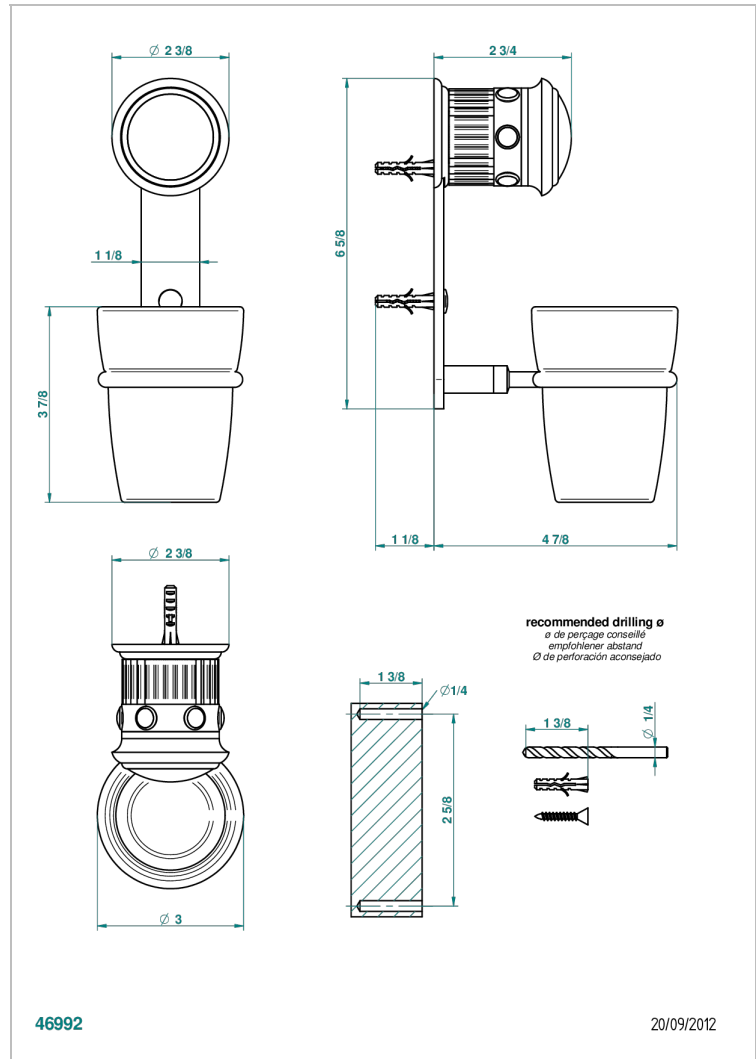

# TROCADERO LAPIS LAZULI

U7B-536

Tumbler holder, wall mounted

## CHARACTERISTIC

- Trocadero Lapis Lazuli
- Tumbler holder, wall mounted