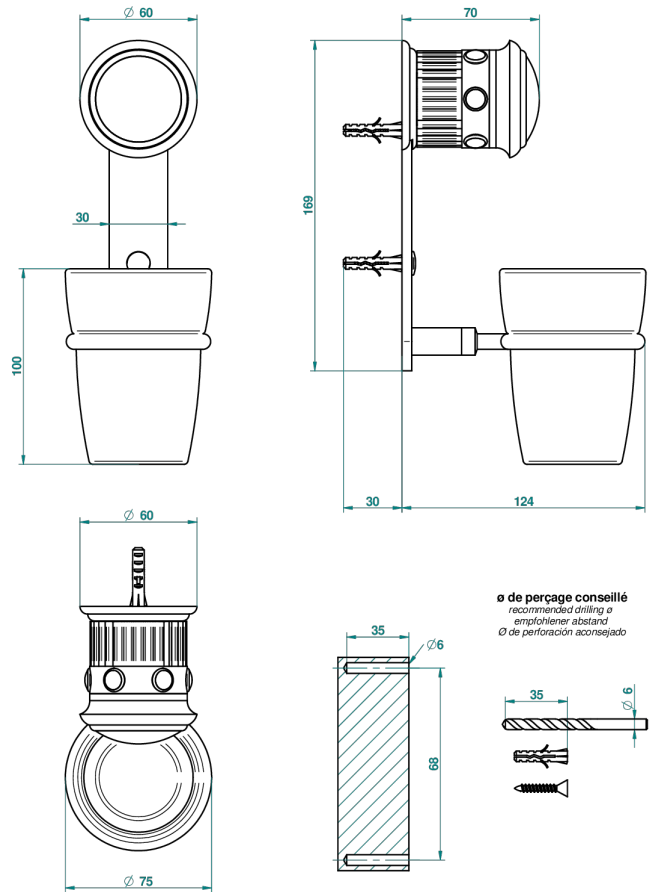

TROCADERO LAPIS LAZULI

U7B-536

Wall mounted glass tumbler and holder

THG[®]
PARIS

CHARACTERISTIC

- Trocadéro Lapis Lazuli
- Wall mounted glass tumbler and holder

AVAILABLE FINITIONS

Antique nickel - H28
Black ceram - D30
Blush PVD - H62
Brass color PVD - H49
Brown bronze color PVD - F33
Gold color PVD - H52