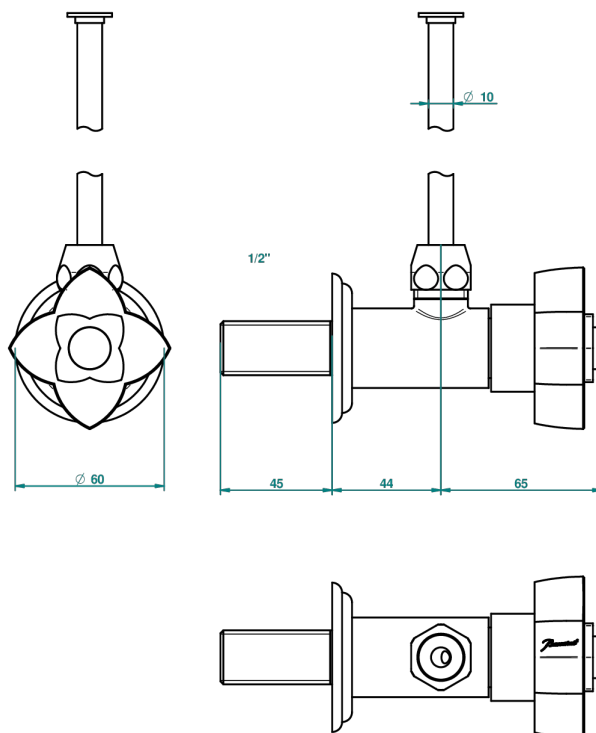

PETALE DE CRISTAL - CLEAR CRYSTAL

U6A-181/S

1/2" stylised adjustable stop cock with 30 cm tube

46984

19/09/2012

CHARACTERISTIC

- Pétale de Cristal - Clear crystal
- 1/2" stylised adjustable stop cock with 30 cm tube