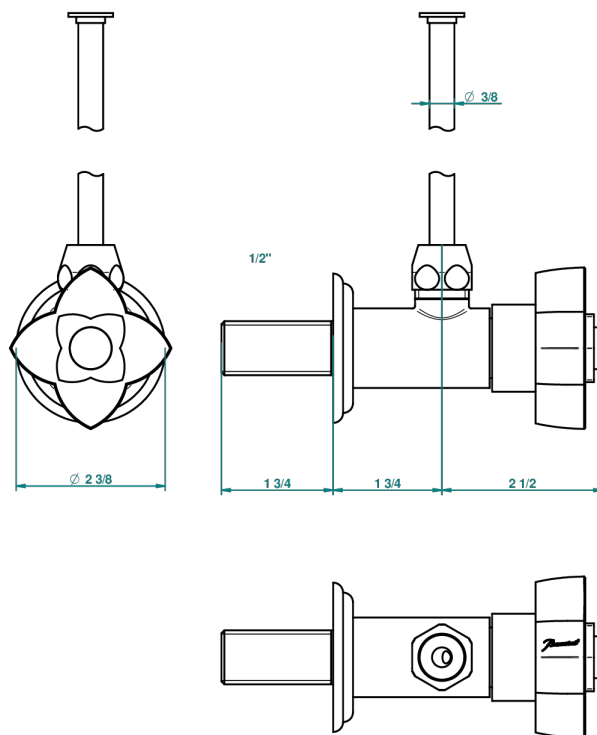

PETALE DE CRISTAL - CLEAR CRYSTAL

U6A-181/S

1/2" stylised adjustable stop cock with 30 cm tube

46984

19/09/2012

CHARACTERISTIC

- Pétale de Cristal - Clear crystal
- 1/2" stylised adjustable stop cock with 30 cm tube