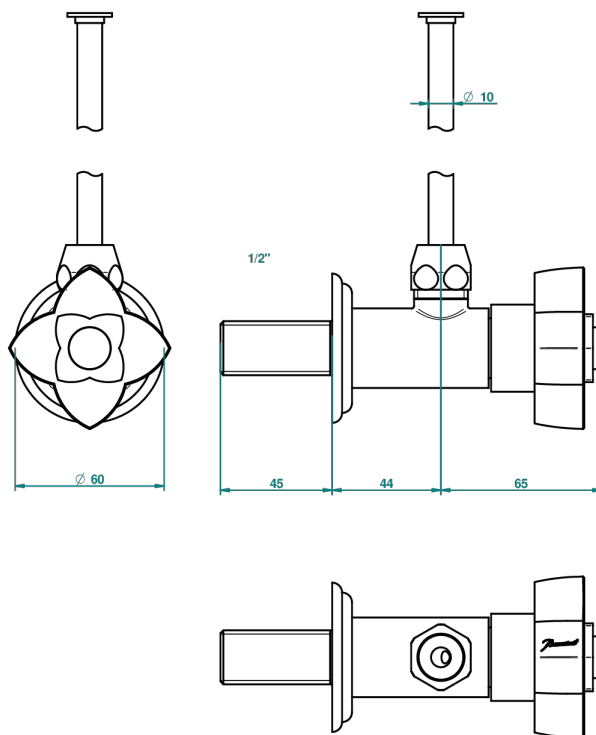

PETALE DE CRISTAL - CLEAR CRYSTAL

U6A-181/S

1/2" stylised adjustable stop cock with 30 cm tube

CHARACTERISTIC

- Pétale de Cristal - Clear crystal
- 1/2" stylised adjustable stop cock with 30 cm tube

AVAILABLE FINITIONS