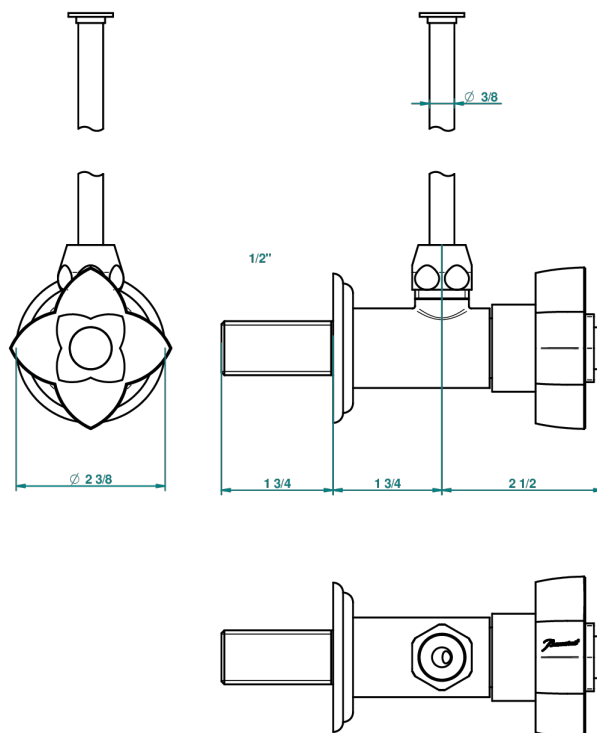

PETALE DE CRISTAL - CLEAR CRYSTAL

U6A-181/S

1/2" stylised adjustable stop cock with 30 cm tube

46984

19/09/2012

CHARACTERISTIC

- Pétale de Cristal - Clear crystal
- 1/2" stylised adjustable stop cock with 30 cm tube