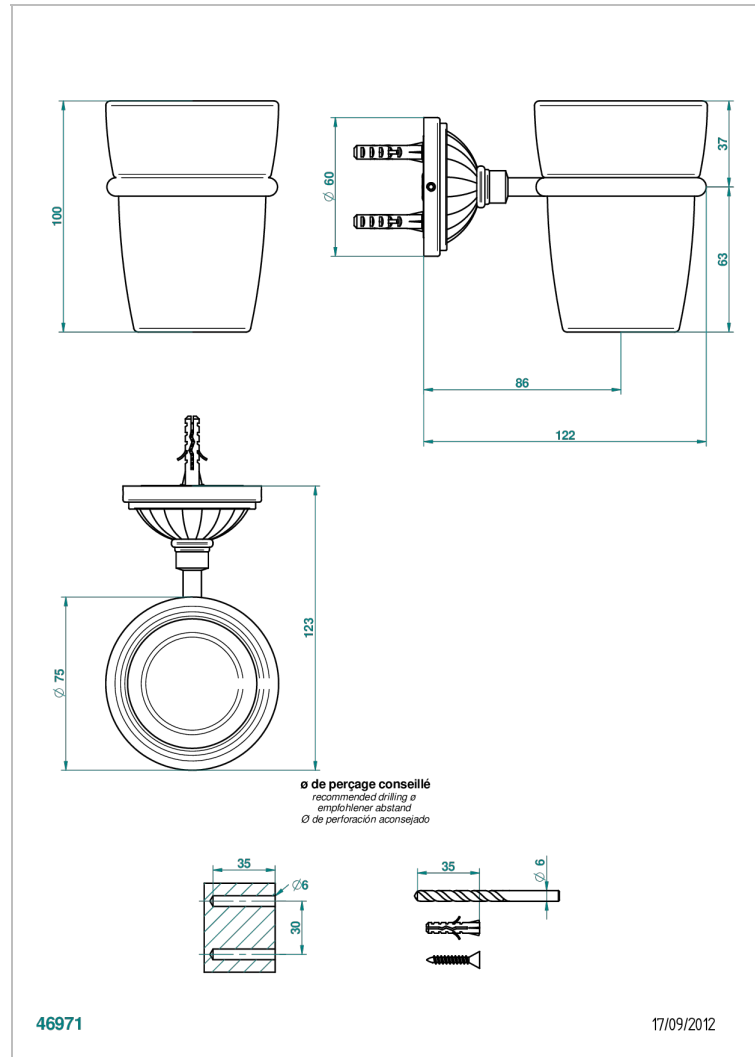

MANDARINE SATINY CRYSTAL

U1E-536

Tumbler holder, wall mounted

THG[®]
PARIS

CHARACTERISTIC

- Mandarine Satiny crystal
- Tumbler holder, wall mounted

AVAILABLE FINITIONS

Black ceram - D30
Blush PVD - H62
Brass color PVD - H49
Brown bronze color PVD - F33
Chrome polished - A02
Chrome polished / gold polished - G02