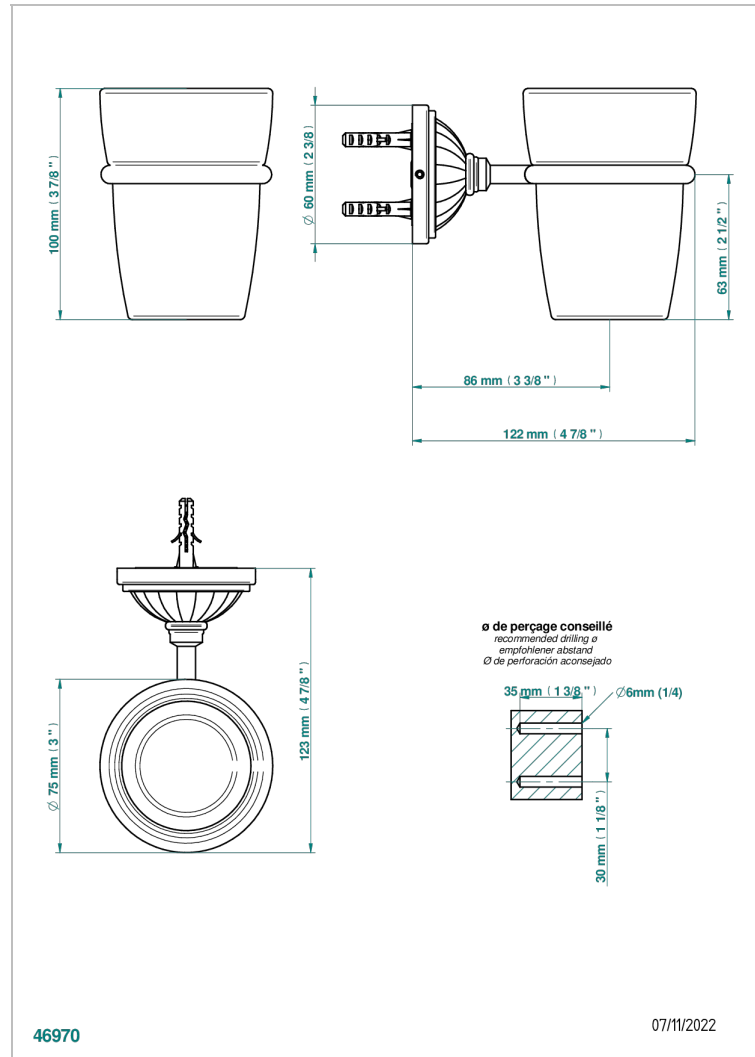

MANDARINE CLEAR CRYSTAL

U1D-536

Tumbler holder, wall mounted

THG[®]
PARIS

CHARACTERISTIC

- Mandarine Clear crystal
- Tumbler holder, wall mounted

AVAILABLE FINITIONS

Black ceram - D30
Blush PVD - H62
Brass color PVD - H49
Brown bronze color PVD - F33
Chrome polished - A02
Chrome polished / gold polished - G02