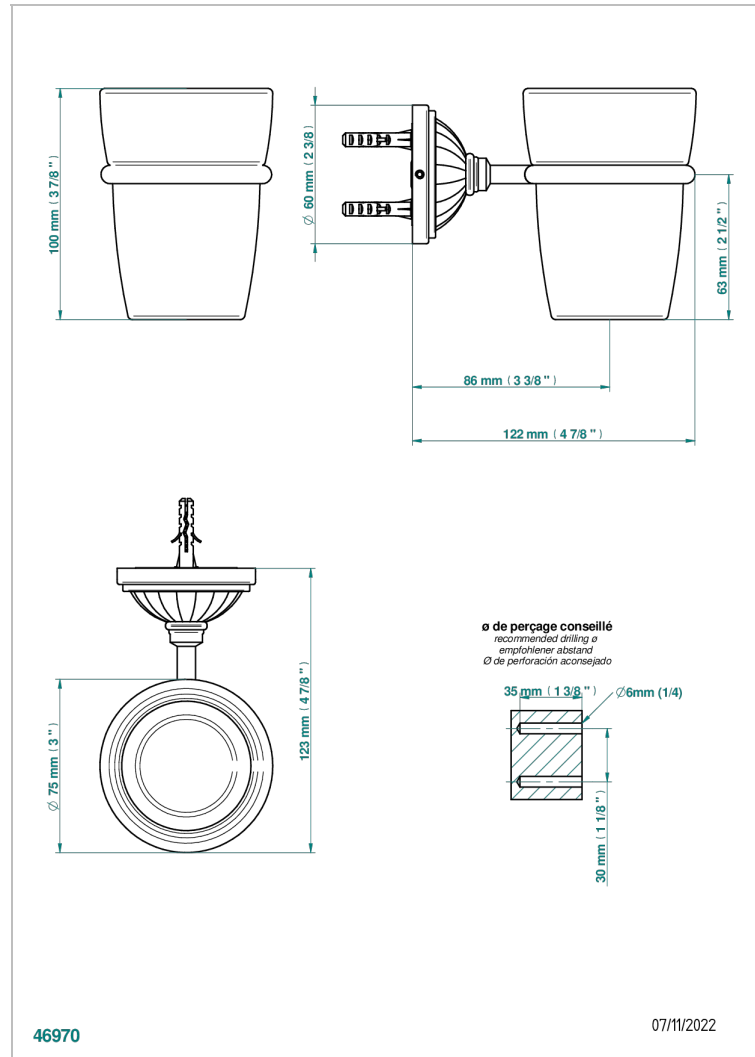

MANDARINE CLEAR CRYSTAL

U1D-536

Wall mounted glass tumbler and holder

THG[®]
PARIS

CHARACTERISTIC

- Mandarine Clear crystal
- Wall mounted glass tumbler and holder

AVAILABLE FINITIONS

Antique nickel - H28
Black ceram - D30
Blush PVD - H62
Brass color PVD - H49
Brown bronze color PVD - F33
Gold color PVD - H52