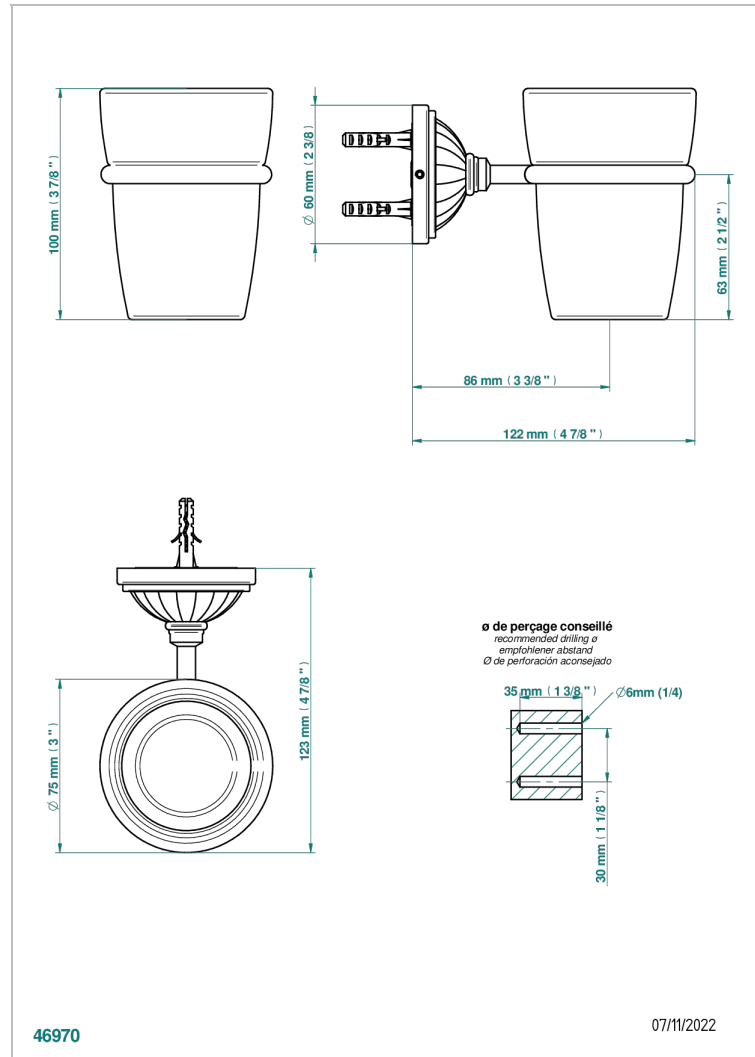

# MANDARINE CLEAR CRYSTAL

U1D-536

Wall mounted glass tumbler and holder

THG<sup>®</sup>  
PARIS

## CHARACTERISTIC

- Mandarine Clear crystal
- Wall mounted glass tumbler and holder