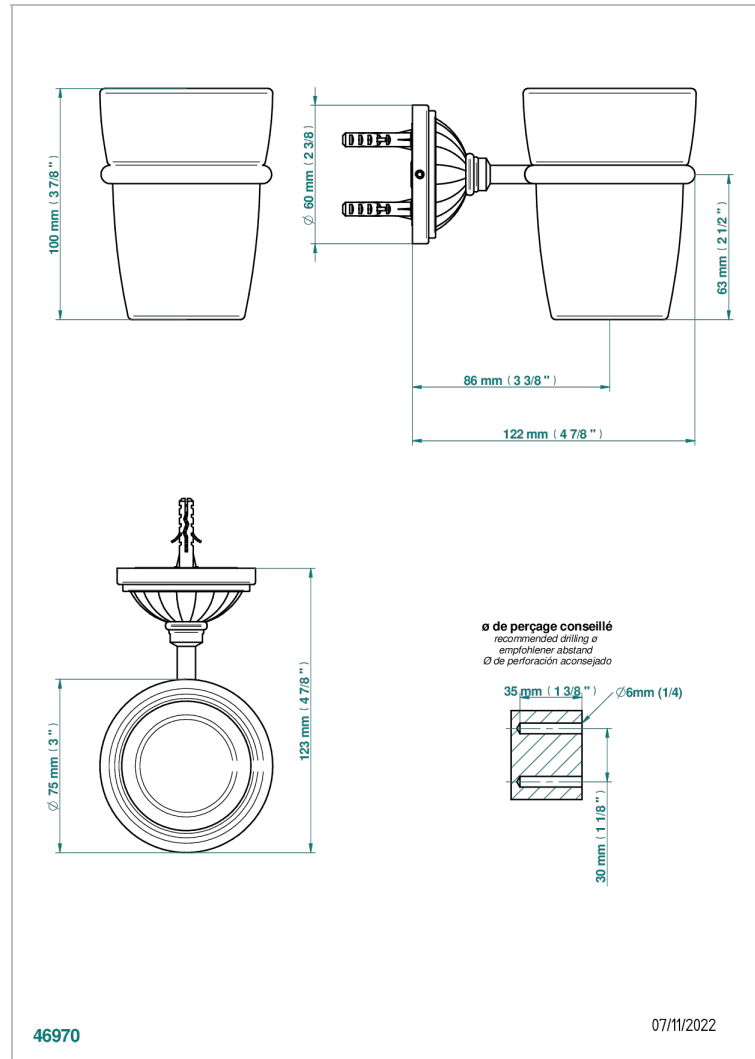

# MANDARINE CLEAR CRYSTAL

U1D-536

Wall mounted glass tumbler and holder

## CHARACTERISTIC

- Mandarine Clear crystal
- Wall mounted glass tumbler and holder