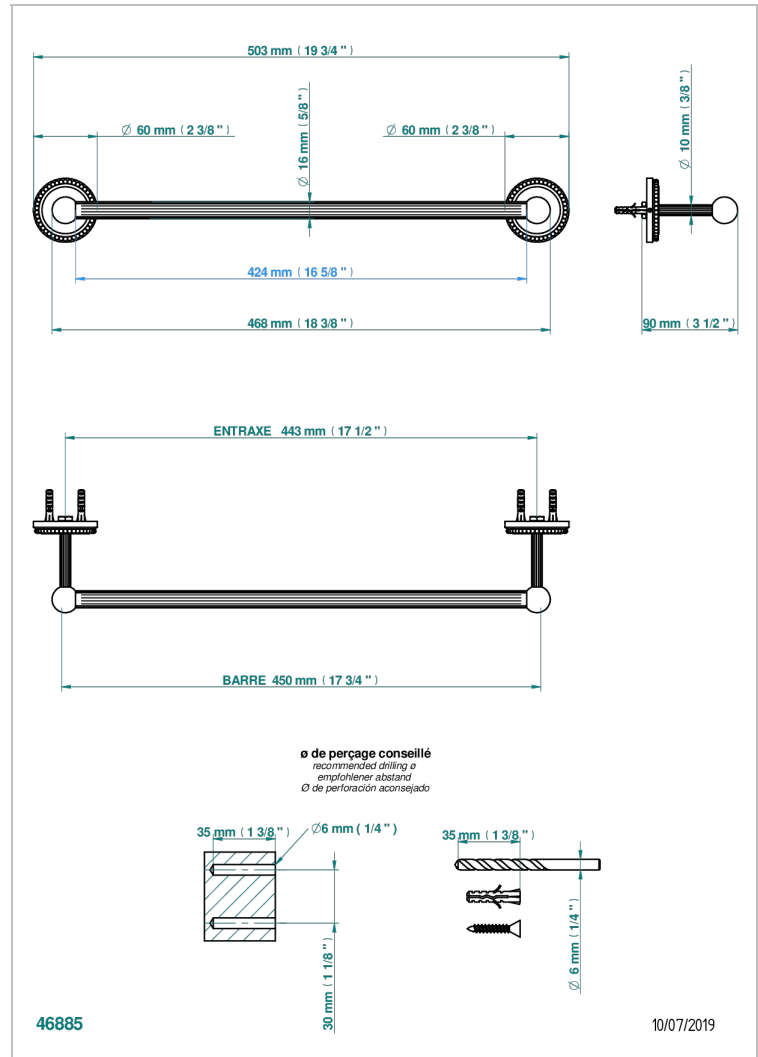

AMOUR DE TRIANON

G24-514/45

Towel bar, 18" long

THG[®]
PARIS

CHARACTERISTIC

- Amour de Trianon
- Towel bar, 18" long

AVAILABLE FINITIONS

Black ceram - D30
Chrome polished - A02
Chrome polished / gold polished - G02
Copper antique matt, coated - H07
Gold mat - F07
Gold polished - F01