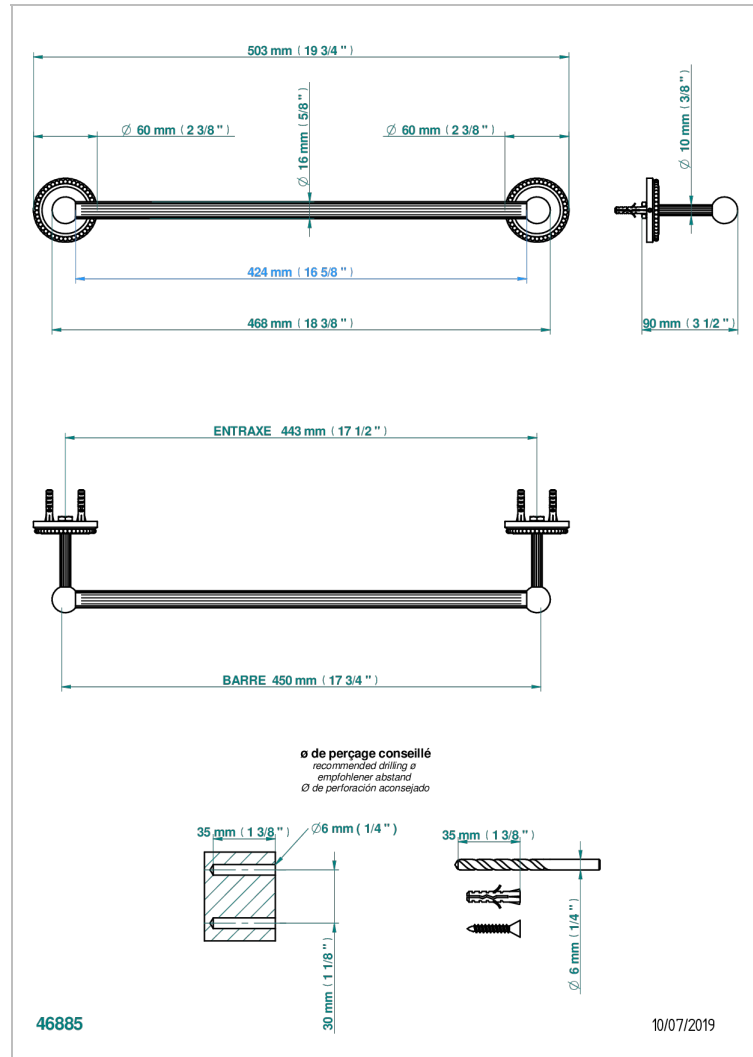

AMOUR DE TRIANON

G24-514/45

Single towel rail, fixed rail, length: 450 mm

THG[®]
PARIS

CARACTERÍSTICAS

- Amour de Trianon
- Single towel rail, fixed rail, length: 450 mm

ACABADOS DISPONIBLES

Bronce claro - D01
Cerámica negra mate - D30
Cobre viejo mate - H07
Cromo - A02
Cromo / dorado - G02
Cromo mate - C02