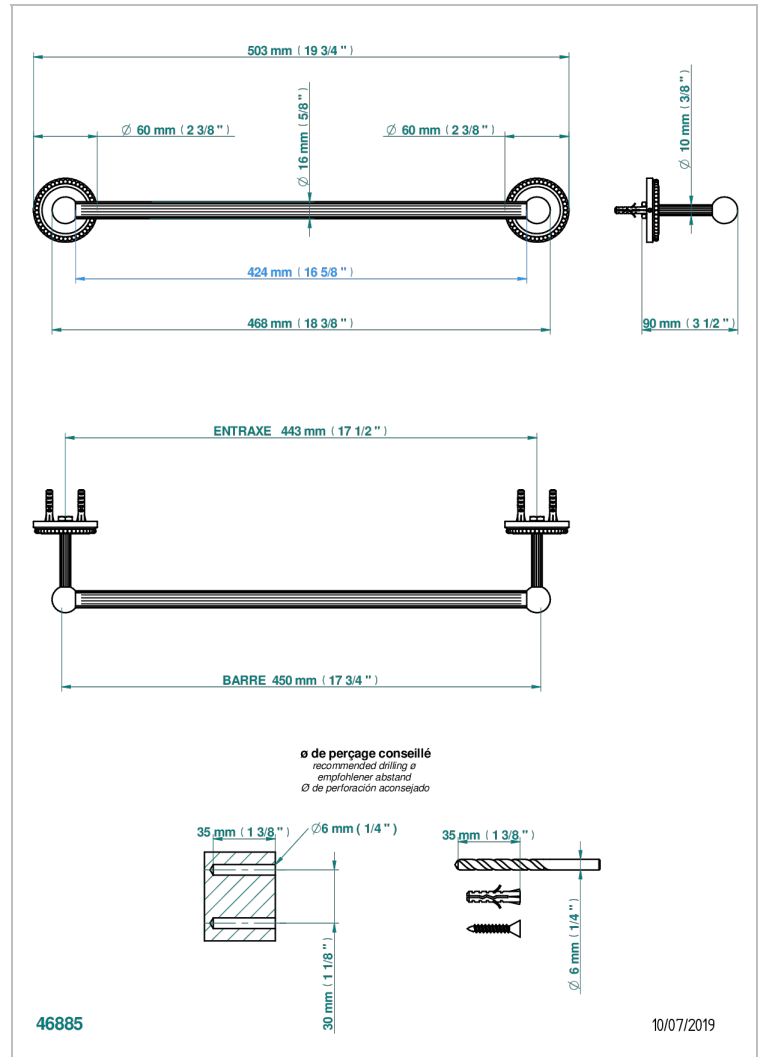

AMOUR DE TRIANON

G24-514/45

Single towel rail, fixed rail, length: 450 mm

THG[®]
PARIS

CARACTERÍSTICAS

- Amour de Trianon
- Single towel rail, fixed rail, length: 450 mm

ACABADOS DISPONIBLES

Bronce claro - D01
Cerámica negra mate - D30
Cobre viejo mate - H07
Cromo - A02
Cromo / dorado - G02
Cromo mate - C02