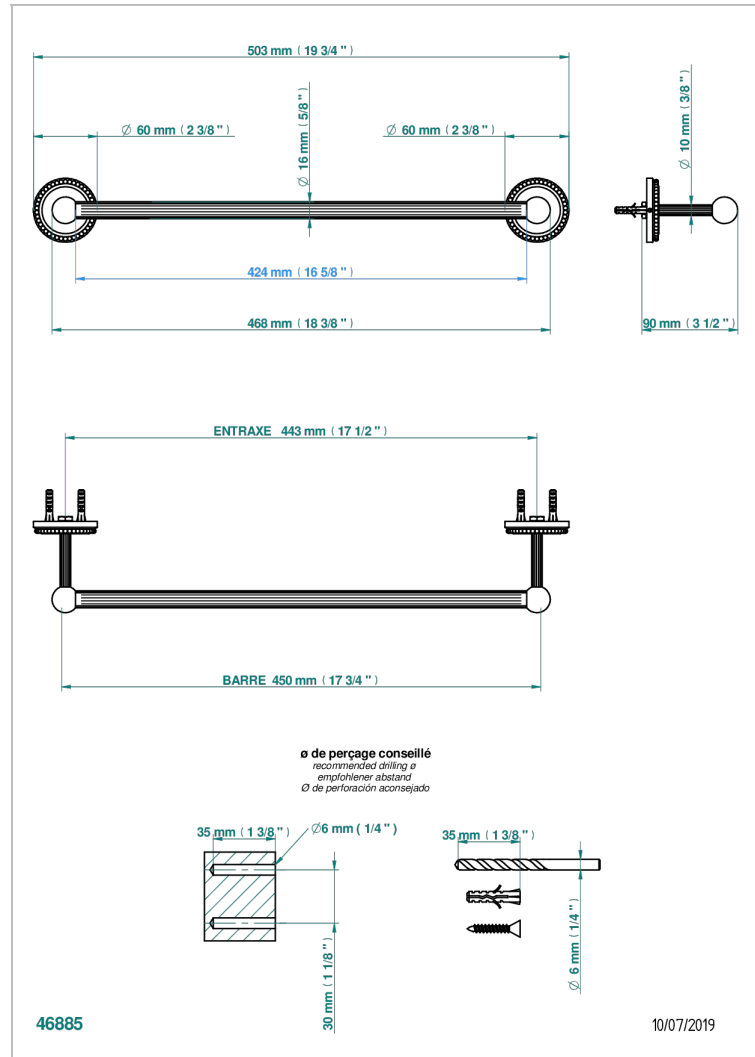

AMOUR DE TRIANON

G24-514/45

Single towel rail, fixed rail, length: 450 mm

THG[®]
PARIS

CHARACTERISTIC

- Amour de Trianon
- Single towel rail, fixed rail, length: 450 mm

AVAILABLE FINITIONS

Antique nickel - H28
Black ceram - D30
Lacquered light bronze - D01
Matt chrome - C02
Matt gold - F07
Matt nickel (color finish) - C01