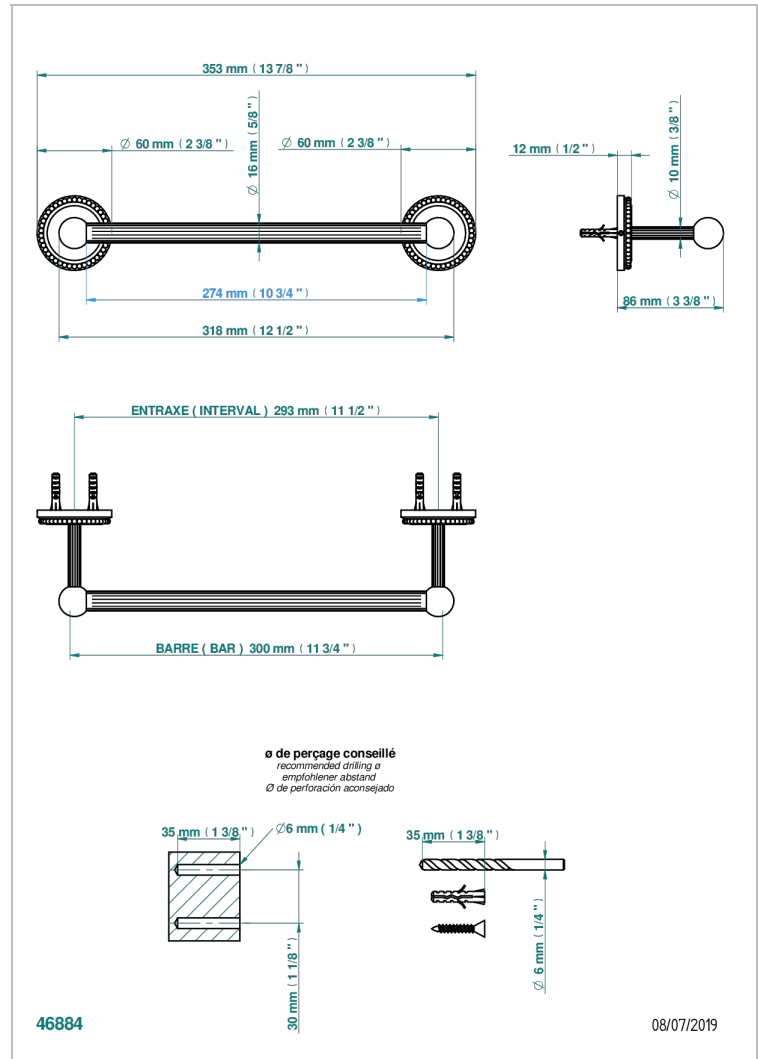

AMOUR DE TRIANON

G24-514/30

Towel bar, 12" long

THG[®]
PARIS

CHARACTERISTIC

- Amour de Trianon
- Towel bar, 12" long

AVAILABLE FINITIONS

Black ceram - D30
Chrome polished - A02
Chrome polished / gold polished - G02
Copper antique matt, coated - H07
Gold mat - F07
Gold polished - F01