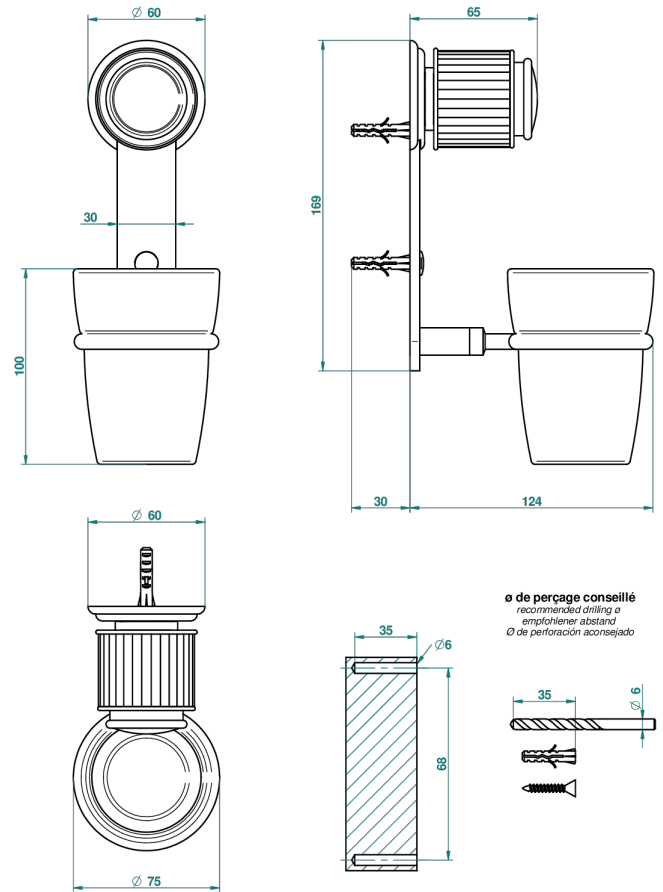

JAIPUR BLACK ONYX

A9C-536

Wall mounted glass tumbler and holder

THG[®]
PARIS

CHARACTERISTIC

- Jaipur Black Onyx
- Wall mounted glass tumbler and holder

AVAILABLE FINITIONS

Antique nickel - H28
Black ceram - D30
Blush PVD - H62
Brass color PVD - H49
Brown bronze color PVD - F33
Gold color PVD - H52

Nickel color PVD - H55
Polished chrome (color finish) - A02
Polished chrome / Polished gold (color finish) - G02
Polished gold (color finish) - F01
Polished nickel - B01
Soft gold - F30

Soft matt gold - F31
Umber PVD - H66
Varnished matt antique red copper (color finish) - H07