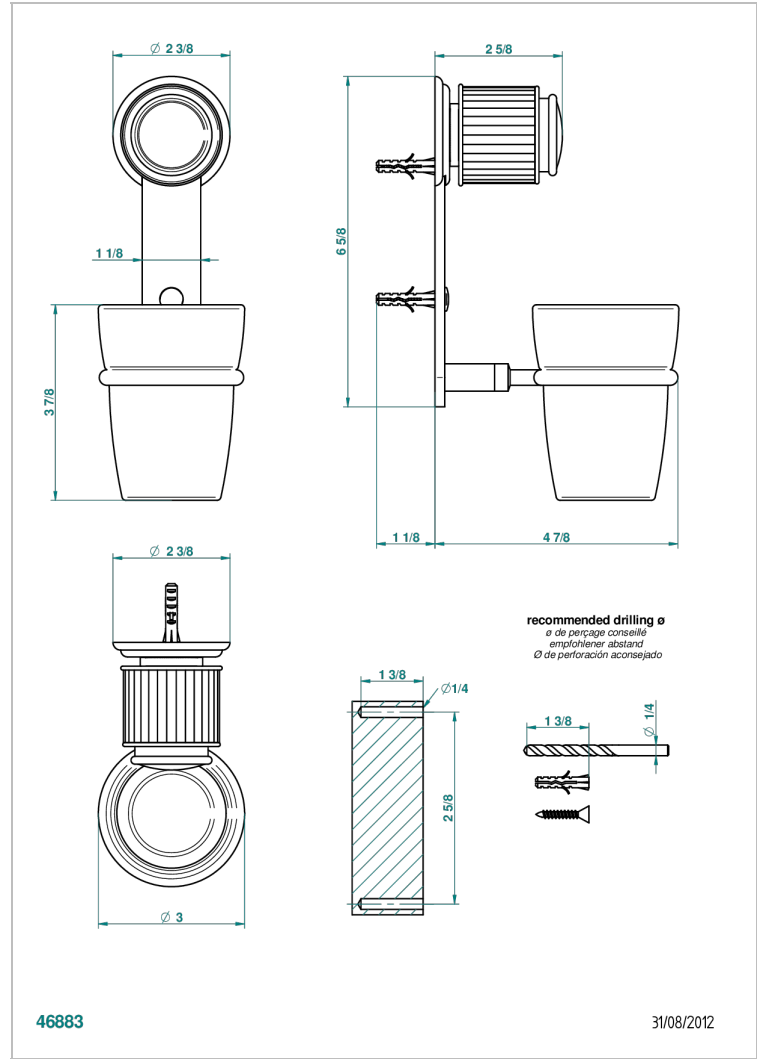

## CHARACTERISTIC

- Jaipur Black Onyx
- Wall mounted glass tumbler and holder