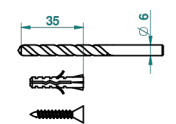

VOGUE LAPIS LAZULI

A8S-536

Tumbler holder, wall mounted

THG®
PARIS

03/01/2018

CHARACTERISTIC

- Vogue Lapis Lazuli
- Tumbler holder, wall mounted

AVAILABLE FINITIONS

Black ceram - D30
Blush PVD - H62
Brass color PVD - H49
Brown bronze color PVD - F33
Chrome polished - A02
Chrome polished / gold polished - G02

Copper antique matt, coated - H07
Gold color PVD - H52
Gold mat - F07
Gold polished - F01
Graphite PVD - H64
Light coated bronze - D01

Matt Umber PVD - H67
Matt blush PVD - H60
Matt brass color PVD - H50
Matt brown bronze color PVD - F34
Matt chrome (American satin) - C02
Matt gold color PVD - H53

Matt graphite PVD - H65
Matt nickel (American satin) - C01
Matt nickel color PVD - H56
Nickel antique / Sovereign - H28
Nickel color PVD - H55
Nickel polished - B01

Soft gold - F30
Soft matt gold - F31
Umber PVD - H66