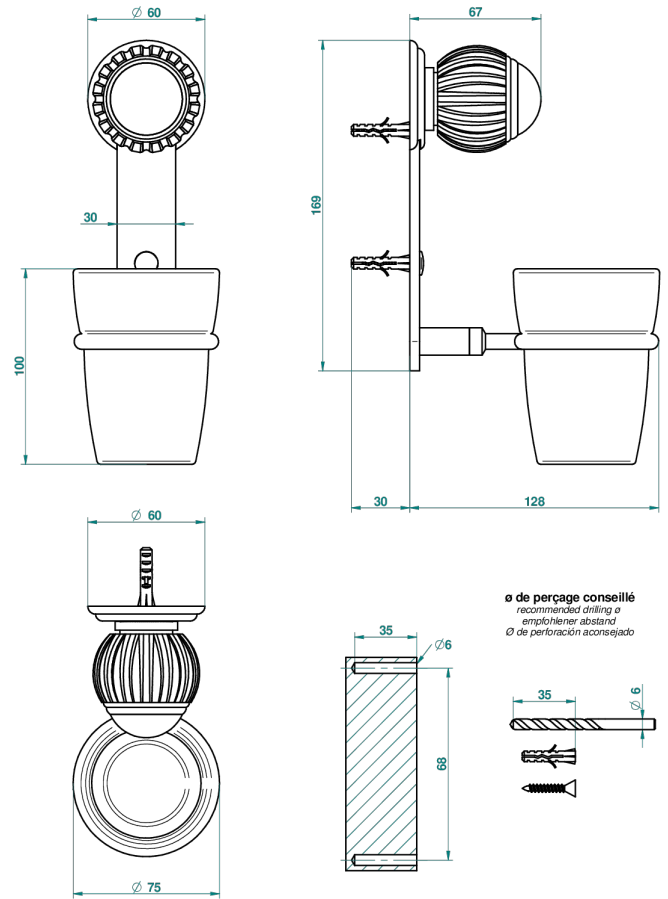

VOGUE LAPIS LAZULI

A8S-536

Tumbler holder, wall mounted

THG®
PARIS

03/01/2018

CHARACTERISTIC

- Vogue Lapis Lazuli
- Tumbler holder, wall mounted

AVAILABLE FINITIONS

Black ceram - D30
Blush PVD - H62
Brass color PVD - H49
Brown bronze color PVD - F33
Chrome polished - A02
Chrome polished / gold polished - G02

Copper antique matt, coated - H07
Gold color PVD - H52
Gold mat - F07
Gold polished - F01
Graphite PVD - H64
Light coated bronze - D01

Matt Umber PVD - H67
Matt blush PVD - H60
Matt brass color PVD - H50
Matt brown bronze color PVD - F34
Matt chrome (American satin) - C02
Matt gold color PVD - H53

Matt graphite PVD - H65
Matt nickel (American satin) - C01
Matt nickel color PVD - H56
Nickel antique / Sovereign - H28
Nickel color PVD - H55
Nickel polished - B01

Soft gold - F30
Soft matt gold - F31
Umber PVD - H66