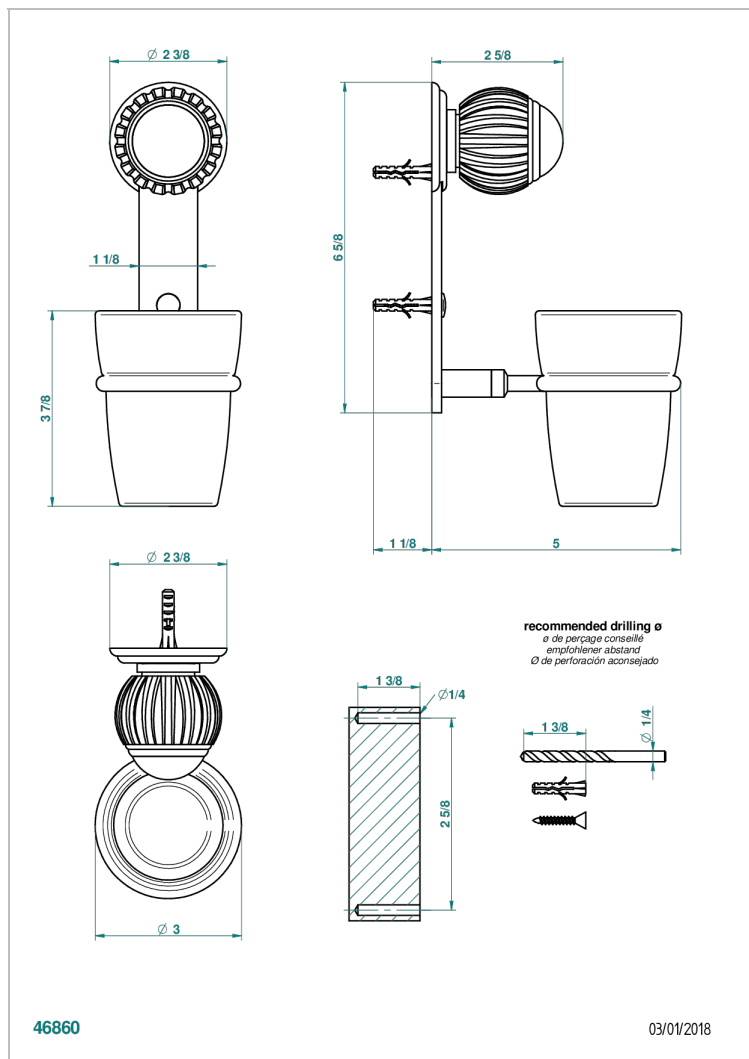

VOGUE LAPIS LAZULI

A8S-536

Tumbler holder, wall mounted

THG[®]
PARIS

CHARACTERISTIC

- Vogue Lapis Lazuli
- Tumbler holder, wall mounted

AVAILABLE FINITIONS

Black ceram - D30
 Blush PVD - H62
 Brass color PVD - H49
 Brown bronze color PVD - F33
 Chrome polished - A02
 Chrome polished / gold polished - G02