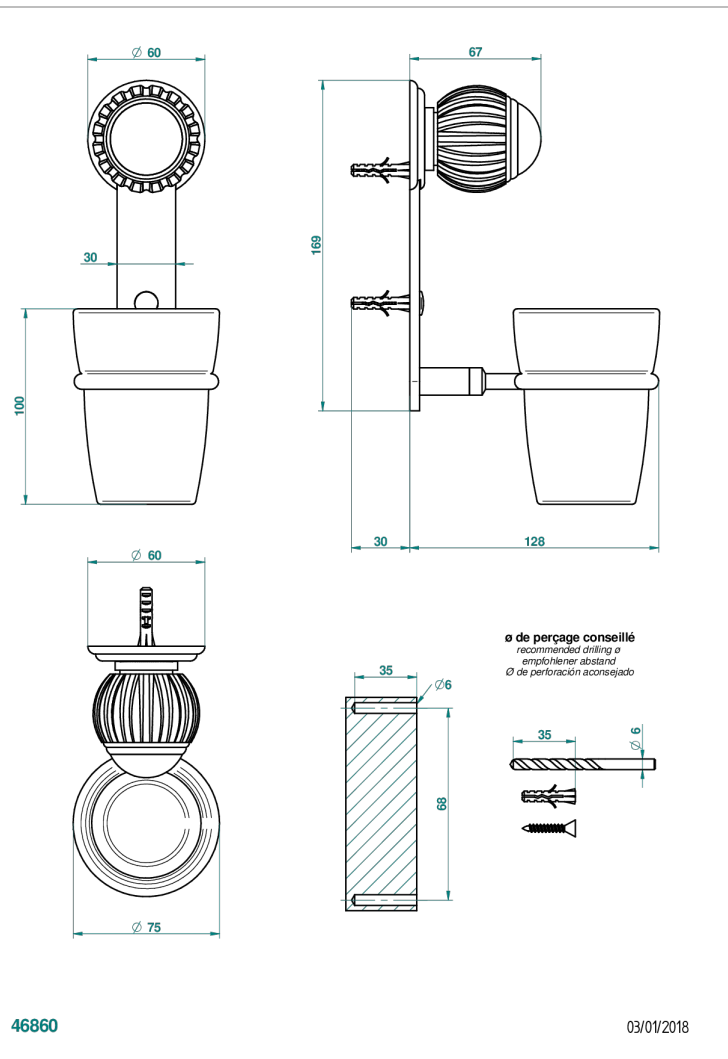

VOGUE LAPIS LAZULI

A8S-536

Wall mounted glass tumbler and holder

THG[®]
PARIS

CHARACTERISTIC

- Vogue Lapis Lazuli
- Wall mounted glass tumbler and holder

AVAILABLE FINITIONS

Antique nickel - H28
Black ceram - D30
Blush PVD - H62
Brass color PVD - H49
Brown bronze color PVD - F33
Gold color PVD - H52

Nickel color PVD - H55
Polished chrome (color finish) - A02
Polished chrome / Polished gold
(color finish) - G02
Polished gold (color finish) - F01
Polished nickel - B01
Soft gold - F30

Soft matt gold - F31
Umber PVD - H66
Varnished matt antique red copper
(color finish) - H07