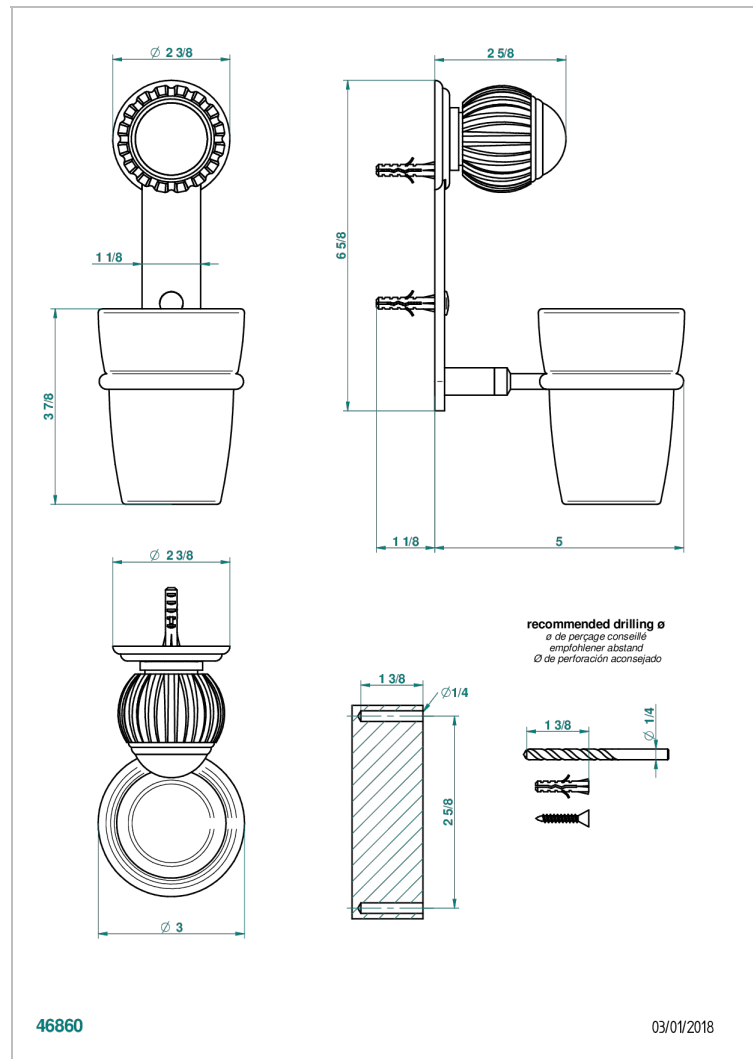

# VOGUE LAPIS LAZULI

A8S-536

Wall mounted glass tumbler and holder

## CHARACTERISTIC

- Vogue Lapis Lazuli
- Wall mounted glass tumbler and holder