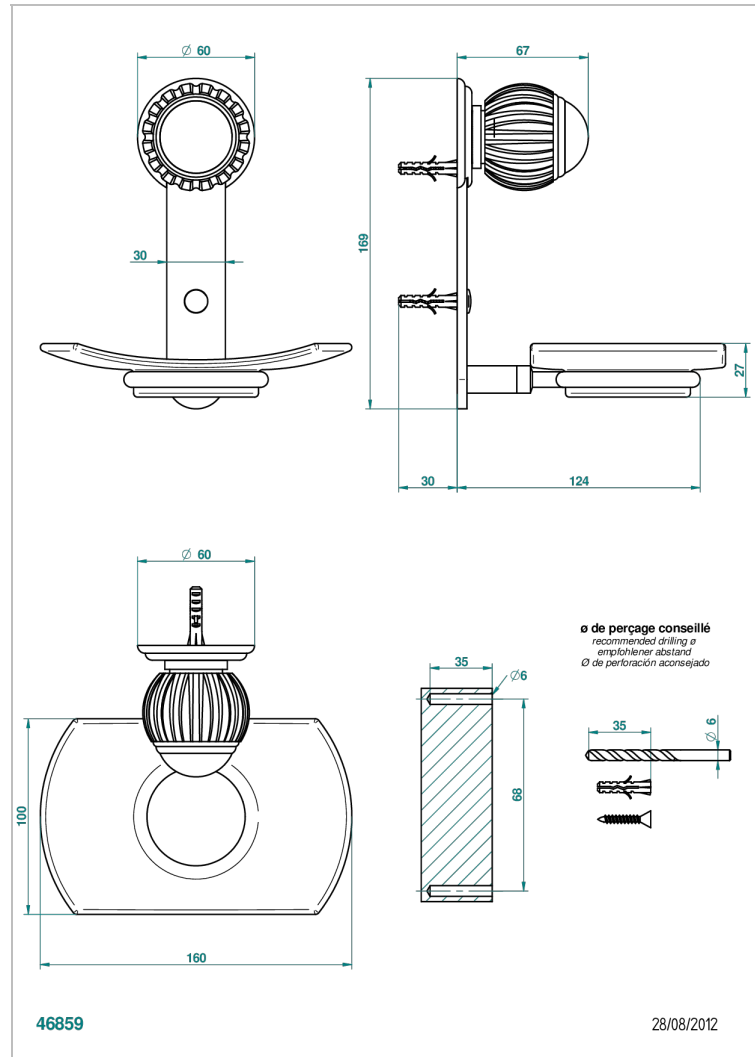

# VOGUE LAPIS LAZULI

A8S-500

Glass soap dish, wall mounted

THG<sup>®</sup>  
PARIS

## CHARACTERISTIC

- Vogue Lapis Lazuli
- Glass soap dish, wall mounted