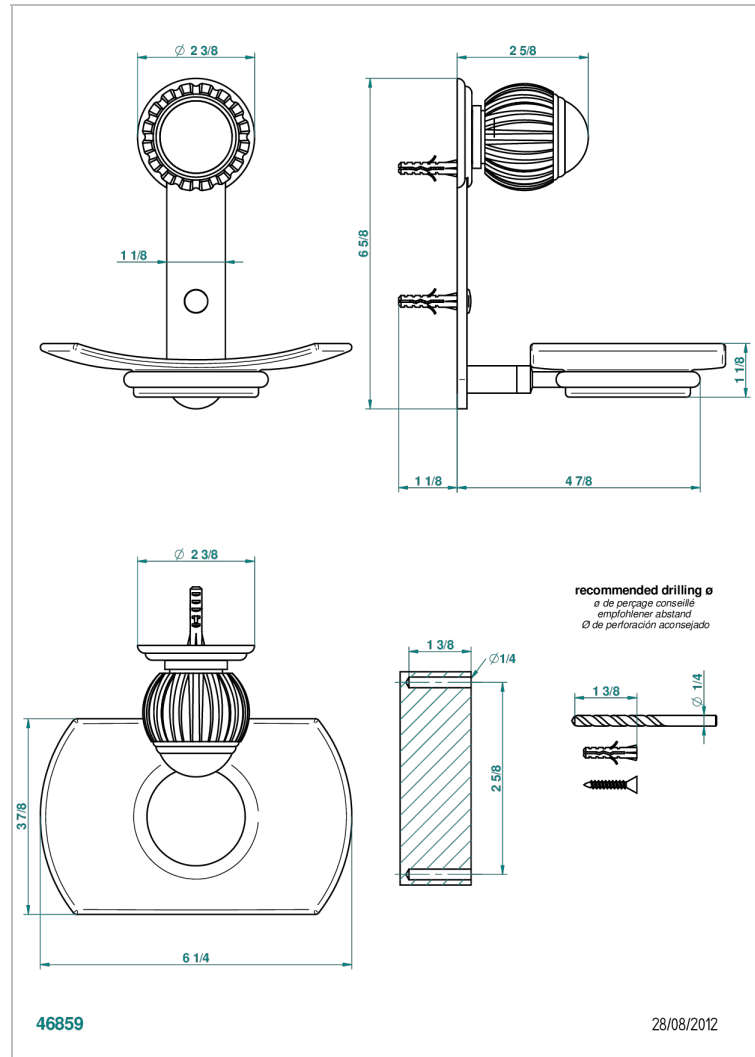

# VOGUE LAPIS LAZULI

A8S-500

Glass soap dish, wall mounted

## CHARACTERISTIC

- Vogue Lapis Lazuli
- Glass soap dish, wall mounted