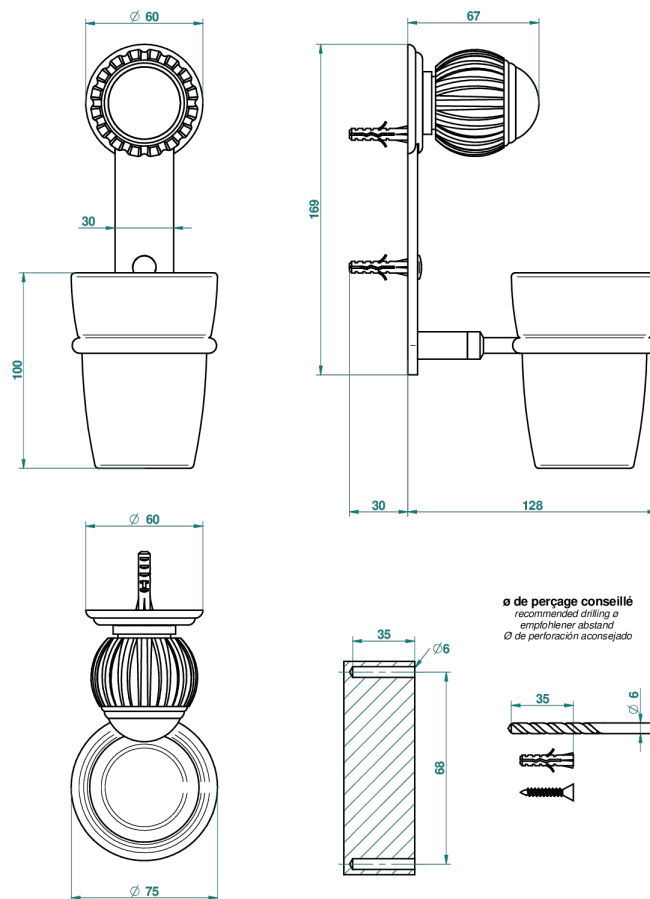

VOGUE TIGER EYE

A8R-536

Tumbler holder, wall mounted

THG[®]
PARIS

46846

03/01/2018

CHARACTERISTIC

- Vogue Tiger Eye
- Tumbler holder, wall mounted