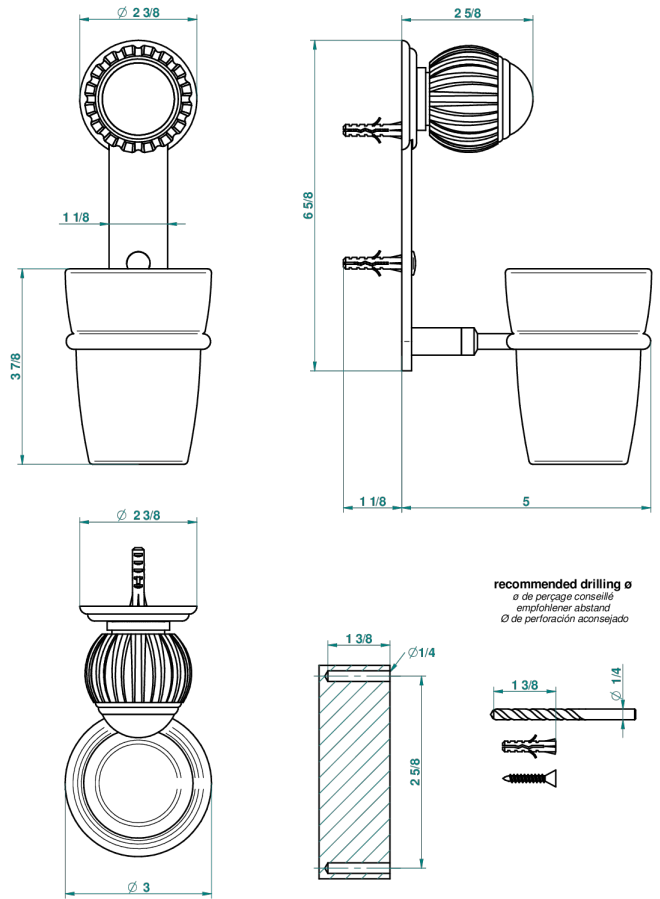

# VOGUE TIGER EYE

A8R-536

Tumbler holder, wall mounted

46846

03/01/2018

## CHARACTERISTIC

- Vogue Tiger Eye
- Tumbler holder, wall mounted