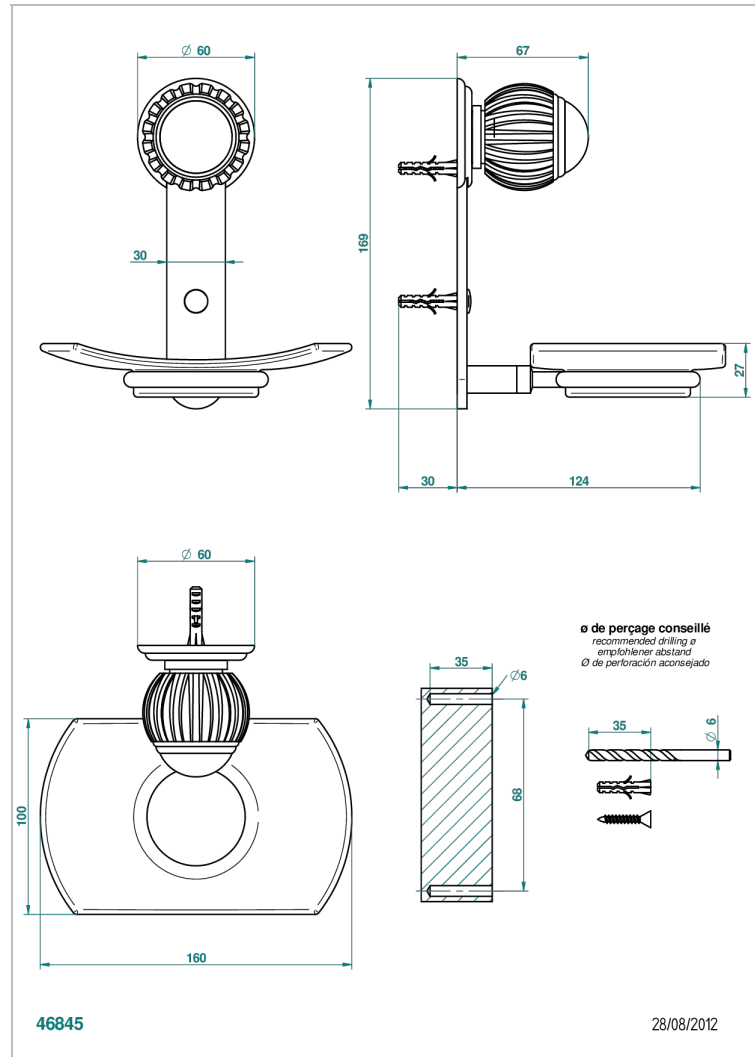

# VOGUE TIGER EYE

A8R-500

Glass soap dish, wall mounted

THG<sup>®</sup>  
PARIS

## CHARACTERISTIC

- Vogue Tiger Eye
- Glass soap dish, wall mounted