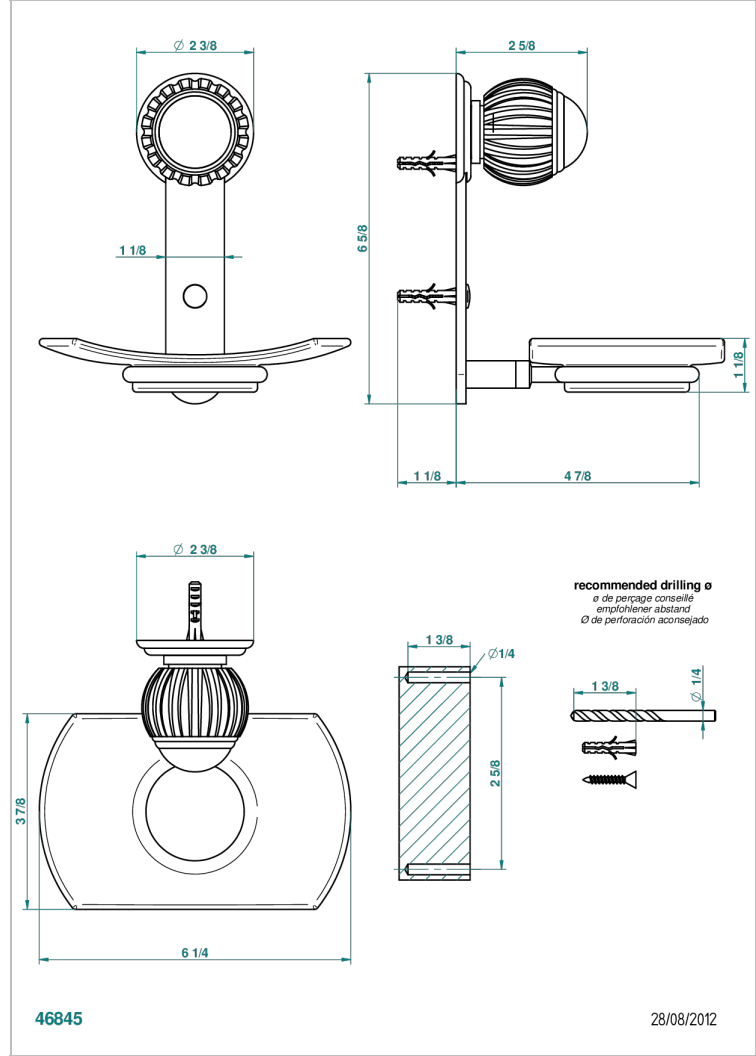

VOGUE TIGER EYE

A8R-500

Glass soap dish, wall mounted

CHARACTERISTIC

- Vogue Tiger Eye
- Glass soap dish, wall mounted

AVAILABLE FINITIONS

Black ceram - D30
Blush PVD - H62
Brass color PVD - H49
Brown bronze color PVD - F33
Chrome polished - A02
Chrome polished / gold polished - G02