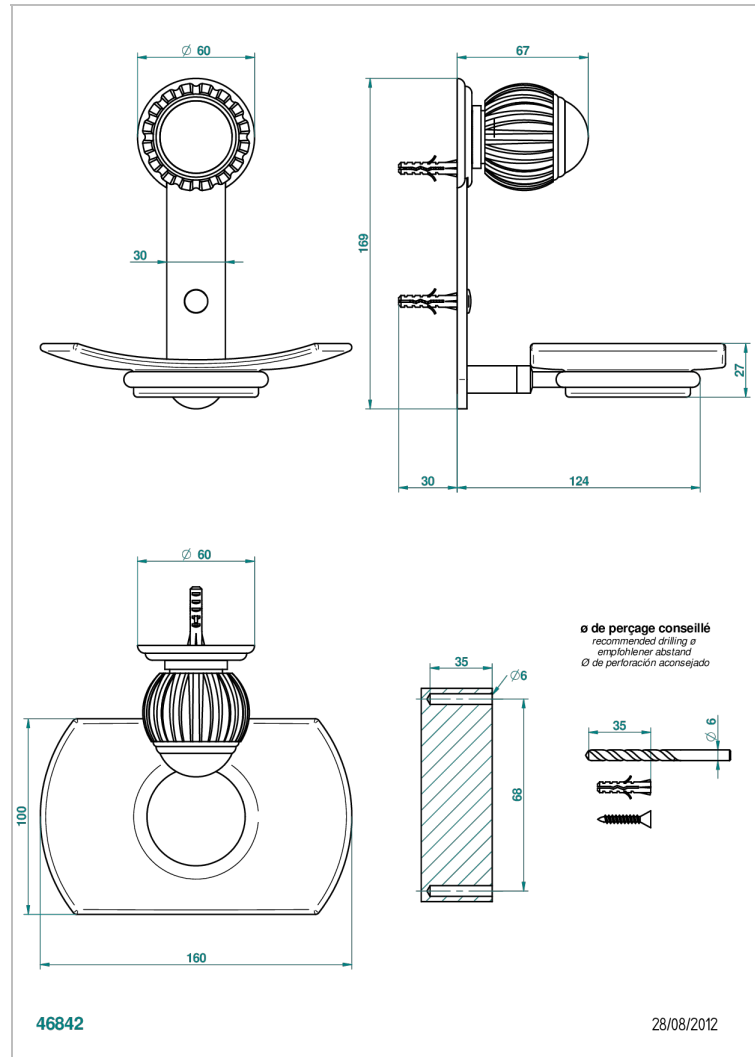

# VOGUE BLACK ONYX

A8P-500

Glass soap dish, wall mounted

THG<sup>®</sup>  
PARIS

## CHARACTERISTIC

- Vogue black onyx
- Glass soap dish, wall mounted