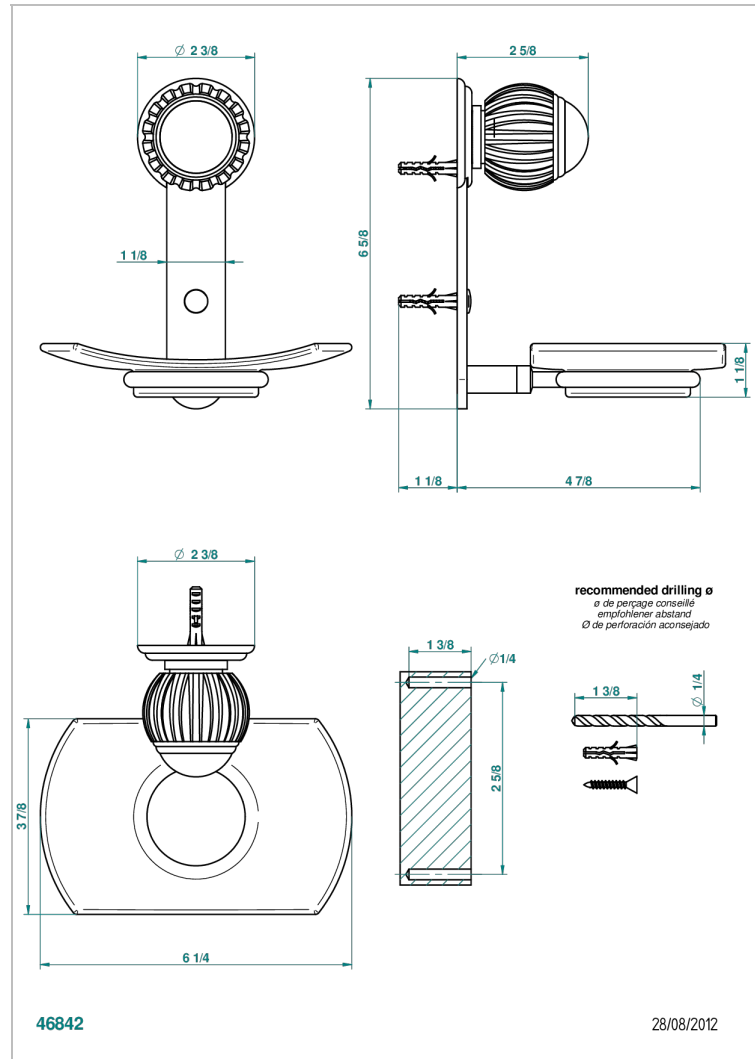

# VOGUE BLACK ONYX

A8P-500

Glass soap dish, wall mounted

## CHARACTERISTIC

- Vogue black onyx
- Glass soap dish, wall mounted