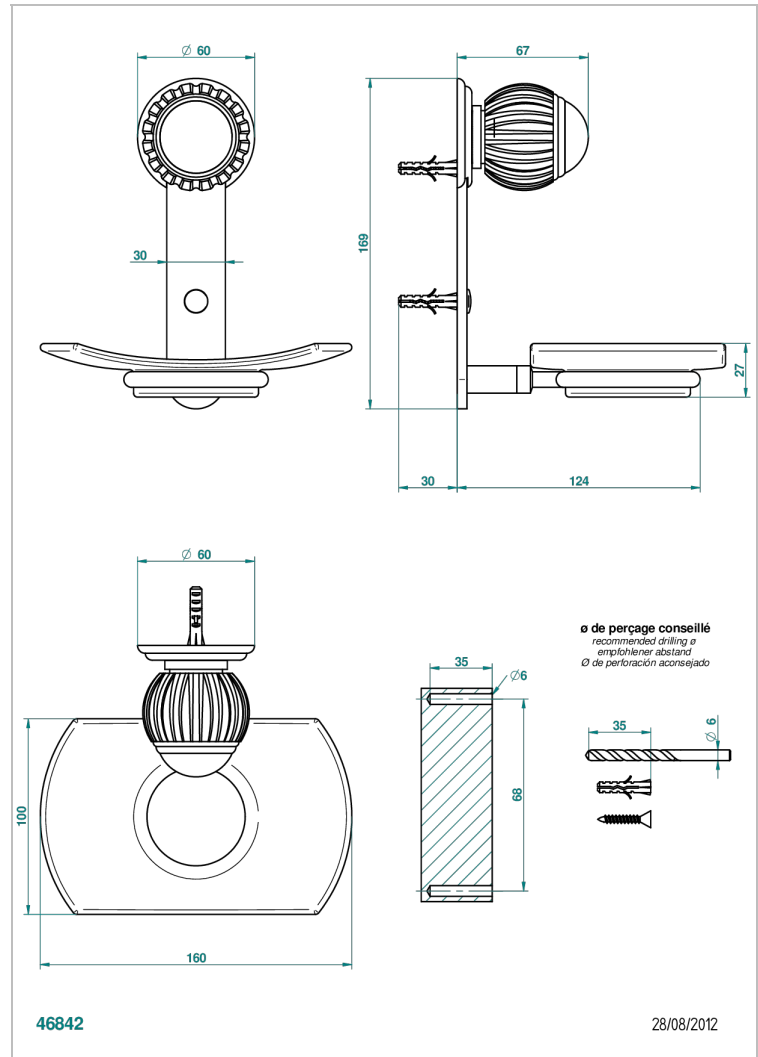

VOGUE BLACK ONYX

A8P-500

Wall mounted glass soap dish

THG[®]
PARIS

CHARACTERISTIC

- Vogue black onyx
- Wall mounted glass soap dish

AVAILABLE FINITIONS

Antique nickel - H28
Black ceram - D30
Blush PVD - H62
Brass color PVD - H49
Brown bronze color PVD - F33
Gold color PVD - H52

Nickel color PVD - H55
Polished chrome (color finish) - A02
Polished chrome / Polished gold (color finish) - G02
Polished gold (color finish) - F01
Polished nickel - B01
Soft gold - F30

Soft matt gold - F31
Umber PVD - H66
Varnished matt antique red copper (color finish) - H07