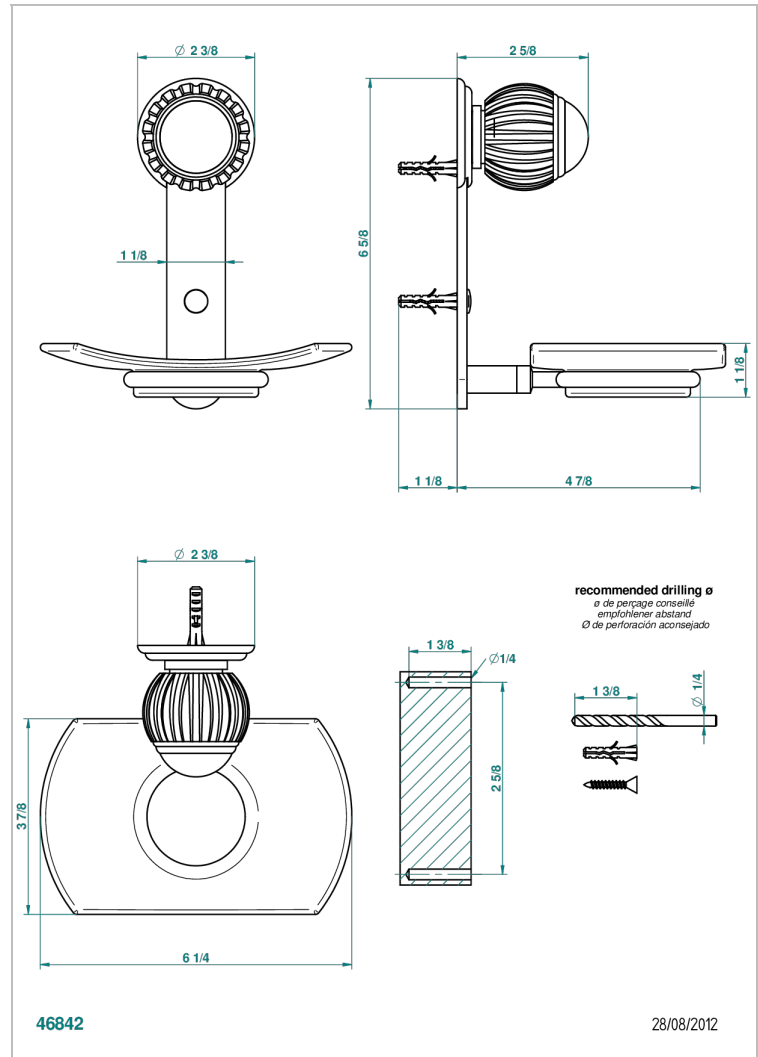

VOGUE BLACK ONYX

A8P-500

Wall mounted glass soap dish

THG[®]
PARIS

CHARACTERISTIC

- Vogue black onyx
- Wall mounted glass soap dish

AVAILABLE FINITIONS

Antique nickel - H28
Black ceram - D30
Blush PVD - H62
Brass color PVD - H49
Brown bronze color PVD - F33
Gold color PVD - H52

Nickel color PVD - H55
Polished chrome (color finish) - A02
Polished chrome / Polished gold (color finish) - G02
Polished gold (color finish) - F01
Polished nickel - B01
Soft gold - F30

Soft matt gold - F31
Umber PVD - H66
Varnished matt antique red copper (color finish) - H07