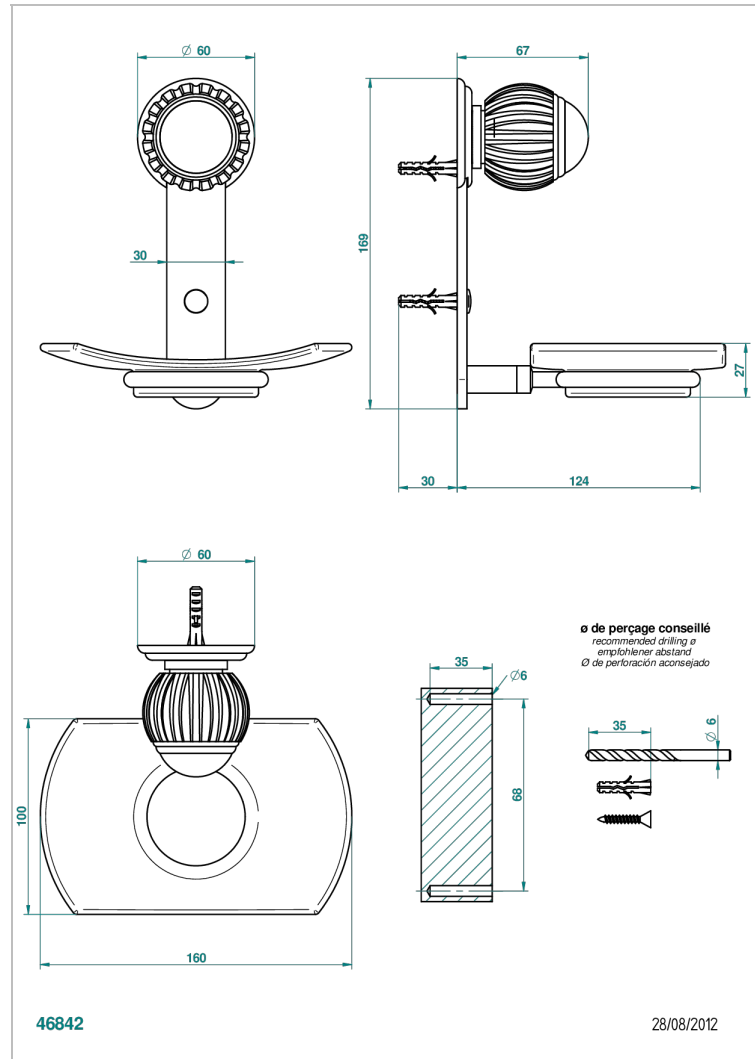

# VOGUE BLACK ONYX

A8P-500

Wall mounted glass soap dish

THG<sup>®</sup>  
PARIS

## CHARACTERISTIC

- Vogue black onyx
- Wall mounted glass soap dish