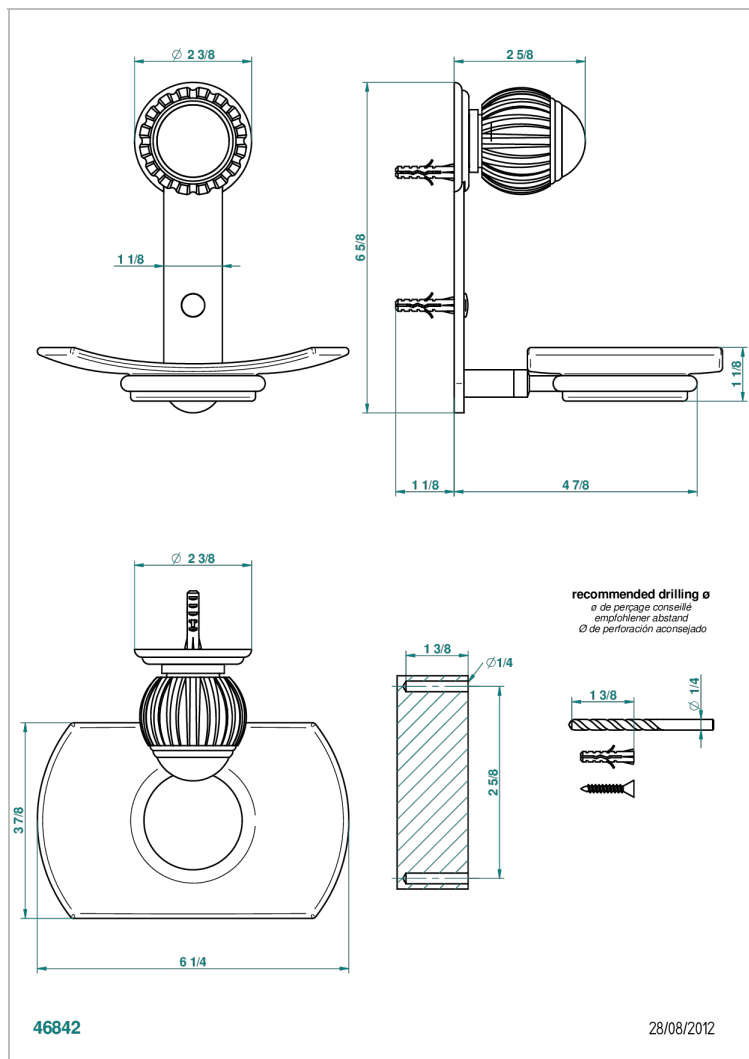

VOGUE BLACK ONYX

A8P-500

Wall mounted glass soap dish

THG[®]
PARIS

CHARACTERISTIC

- Vogue black onyx
- Wall mounted glass soap dish

AVAILABLE FINITIONS

Antique nickel - H28
 Black ceram - D30
 Blush PVD - H62
 Brass color PVD - H49
 Brown bronze color PVD - F33
 Gold color PVD - H52

Nickel color PVD - H55
 Polished chrome (color finish) - A02
 Polished chrome / Polished gold (color finish) - G02
 Polished gold (color finish) - F01
 Polished nickel - B01
 Soft gold - F30

Soft matt gold - F31
 Umber PVD - H66
 Varnished matt antique red copper (color finish) - H07