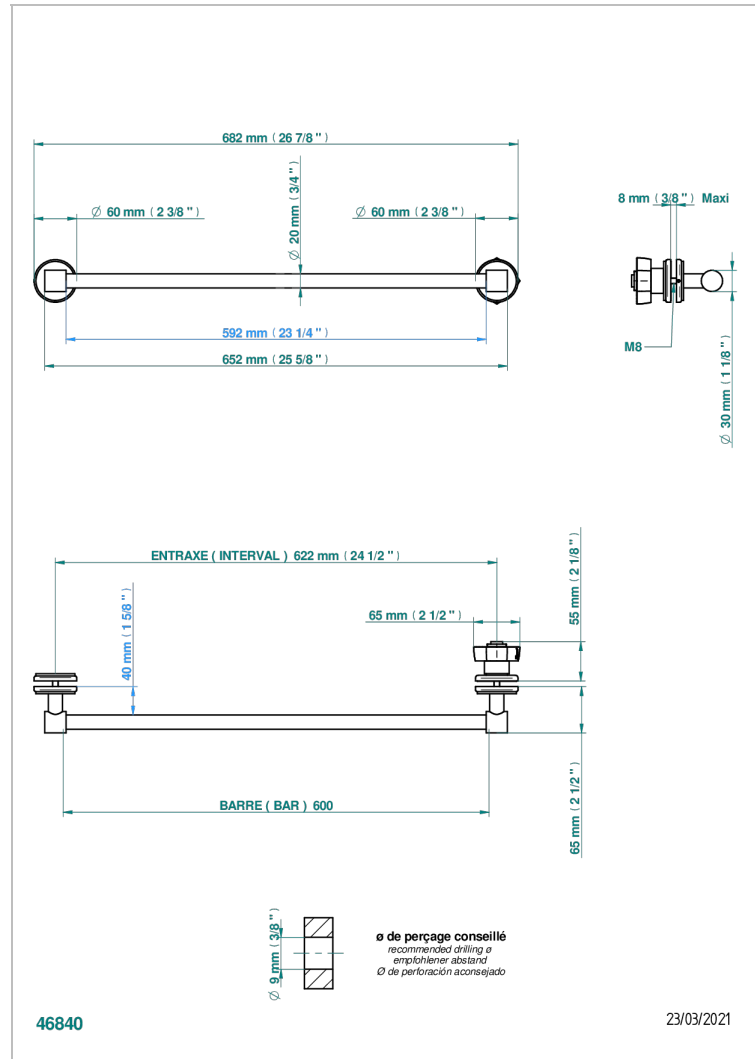

# PETALE DE CRISTAL - CRISTAL CLARO

U6A-514V

THG<sup>®</sup>  
PARIS

Towel rail with one rail lg 600 mm for glass door with knob on side and escutcheon the other side

## CARACTERÍSTICAS

- Pétales de Cristal - cristal claro
- Towel rail with one rail lg 600 mm for glass door with knob on side and escutcheon the other side