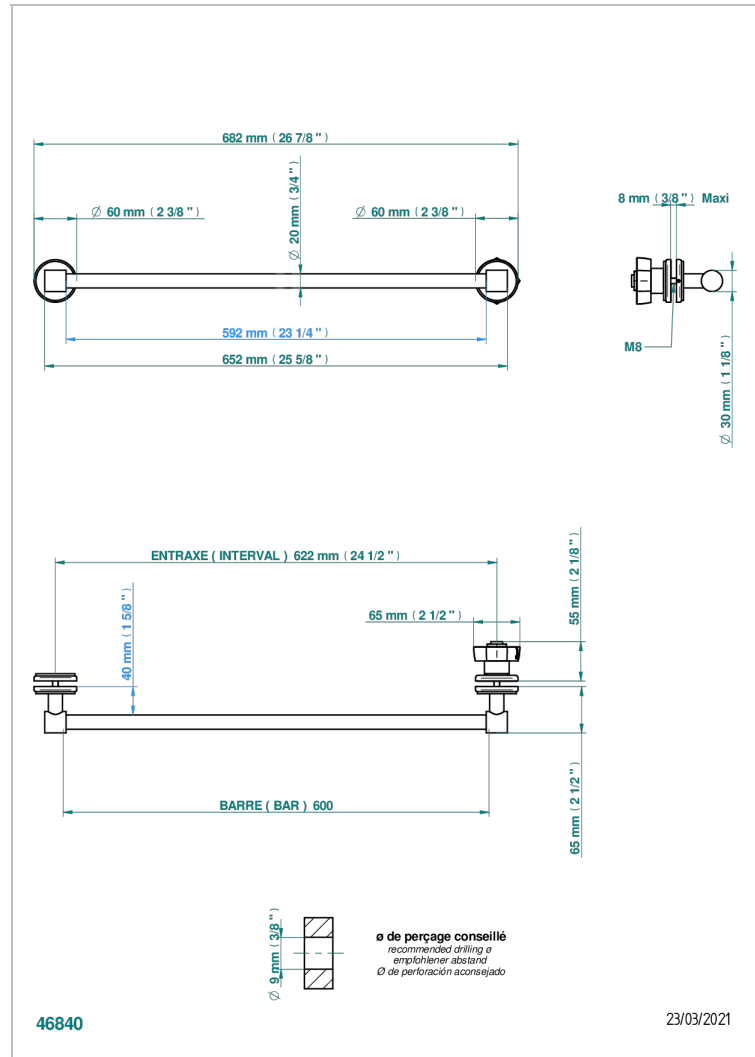

PETALE DE CRISTAL - CRISTAL CLARO

U6A-514V

THG[®]
PARIS

Towel rail with one rail lg 600 mm for glass door with knob on side and escutcheon the other side

CARACTERÍSTICAS

- Pétales de Cristal - cristal claro
- Towel rail with one rail lg 600 mm for glass door with knob on side and escutcheon the other side